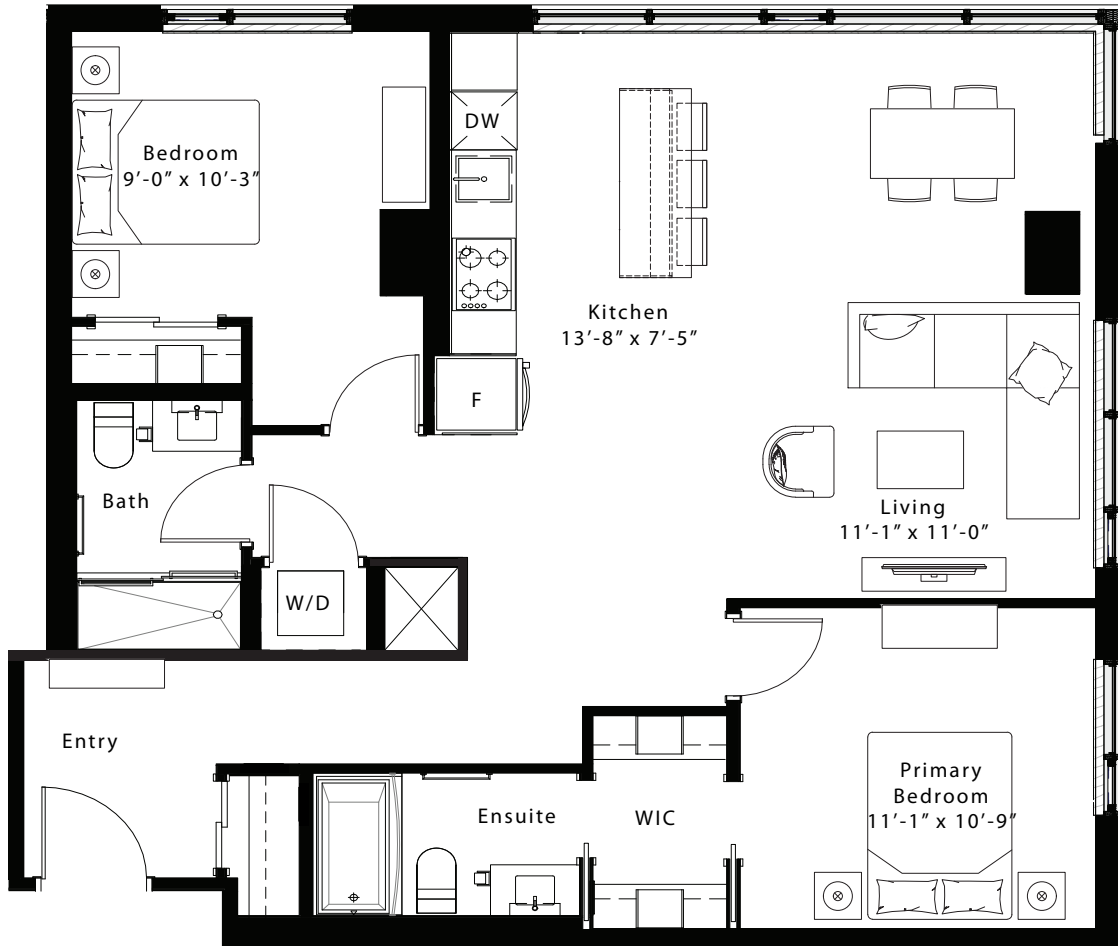

latitude

at frontier

Emerald
 2 Bed / 2 Bath
 1,033 Sq Ft
 Units 208, 308

Floor 2

Floor 3

livingatfrontier.com/latitude

All sizes and specifications are subject to change without notice. Furniture is not included. E. & O.E.