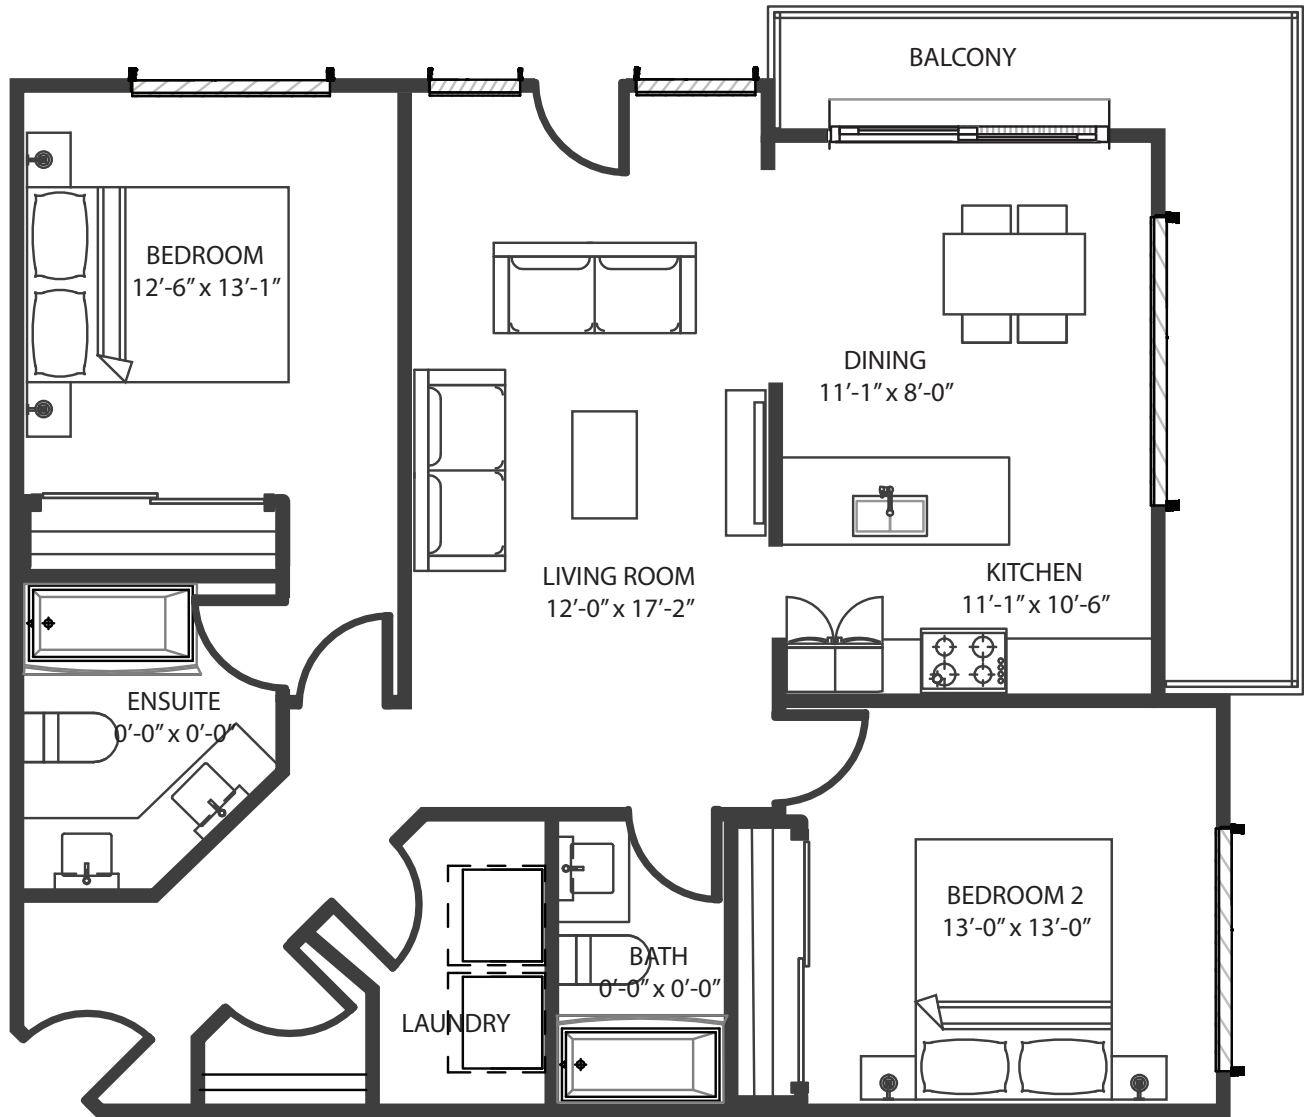

EMMA PLACE

1321 MOUNTAIN RD, MONCTON

Unit Type 4 | 2 Bed, 2 Bath

1,345 square feet

FLOOR 1

FLOORS 2-6