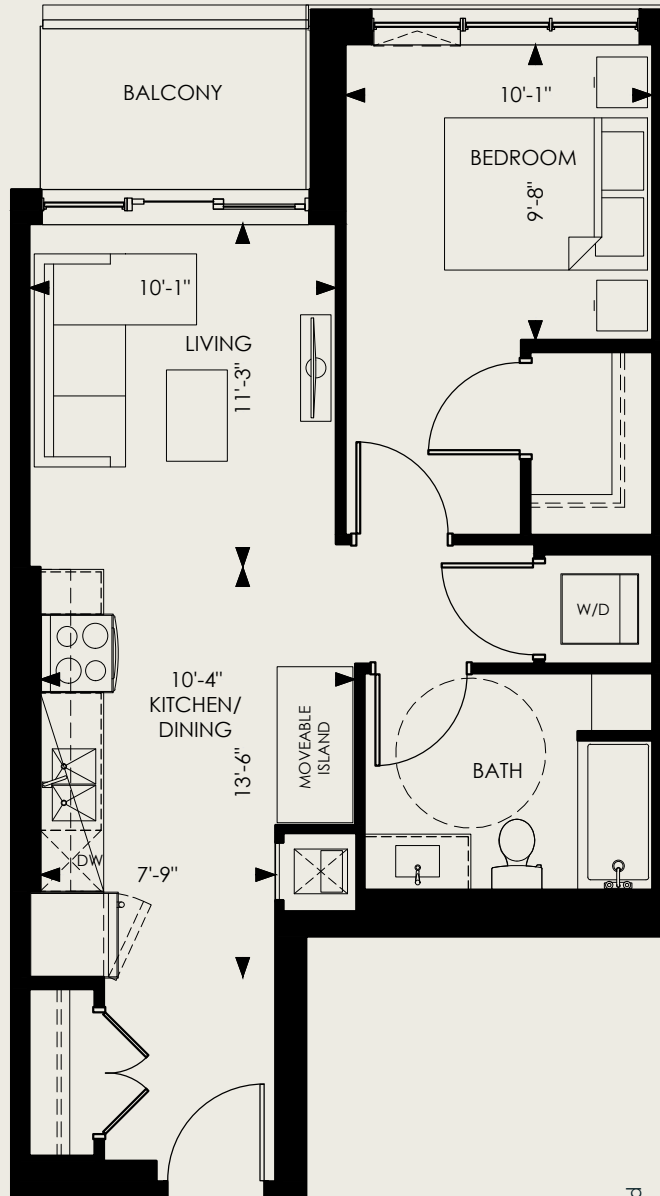

ERB

1 Bed, 1 Bath, Barrier Free

INTERIOR
684 - 687 SF

BALCONY
52 - 54 SF

FLOORS
2,3,5,
6,7,8,9

SUITES 208, 210, 308, 310 - **BALCONY 52 SF**
SUITES 506-906 & 508-908 - **BALCONY 54 SF**

194 ERB STREET WEST, WATERLOO, ON

Does not include furniture. All dimensions and specifications are subject to change without notice. E.&O.E.