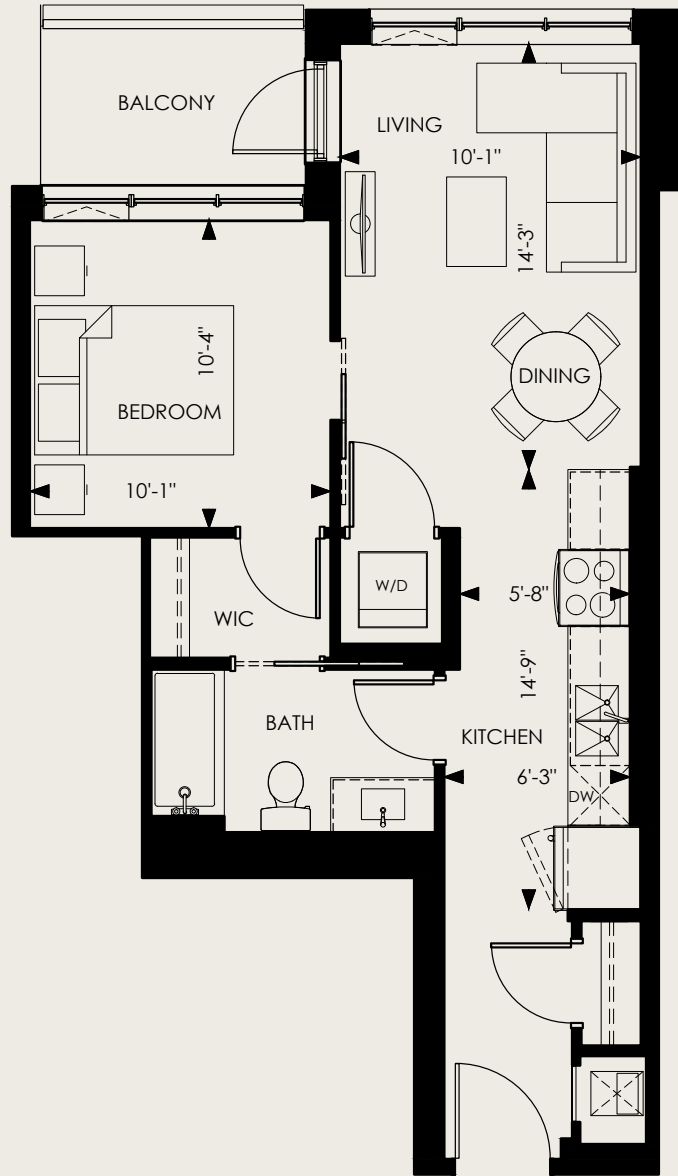

EUCLID

1 Bed, 1 Bath

INTERIOR
608 - 613 SF

BALCONY
40 - 54 SF

FLOORS
2,4,3,5,
6,7,8,9

SUITES 404, 410 - **BALCONY 40 SF**
SUITES 206, 212, 306, 312 - **BALCONY 52 SF**
SUITES 504-904 & 510-910 - **BALCONY 54 SF**

194 ERB STREET WEST, WATERLOO, ON

Does not include furniture. All dimensions and specifications are subject to change without notice. E.&O.E.

Killam
home for all

The
CARRICK