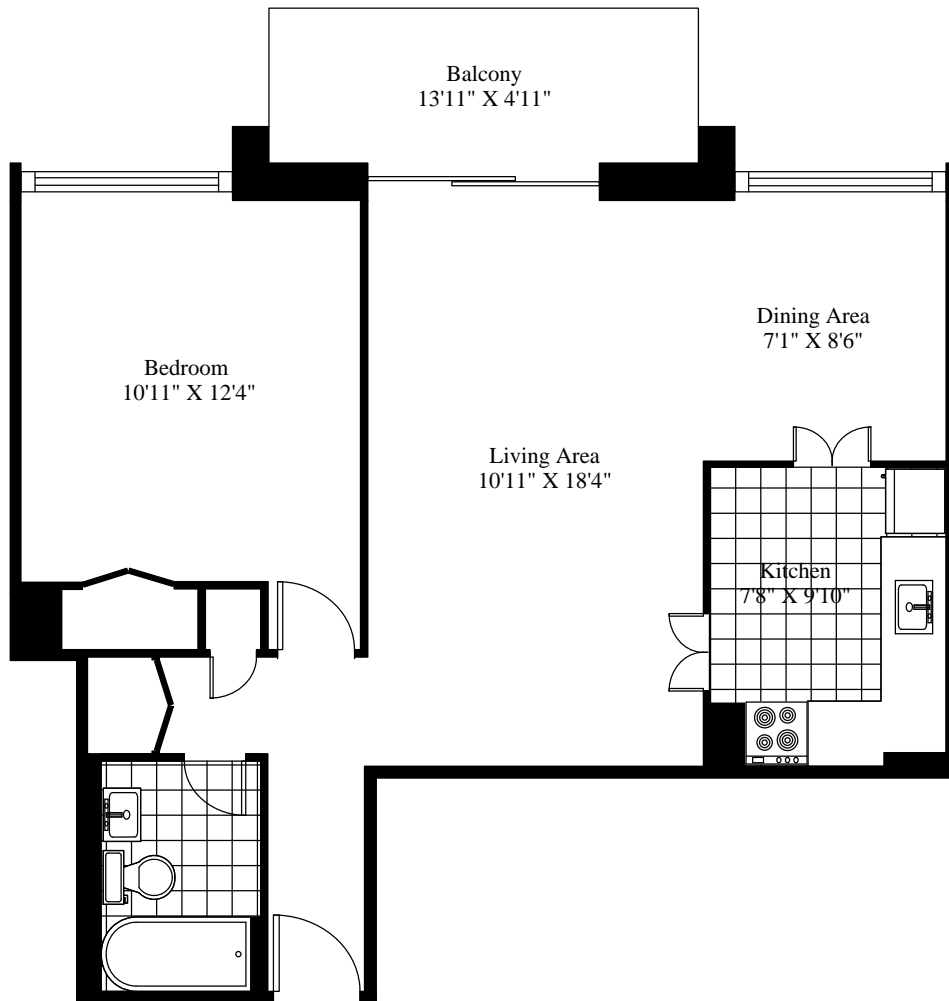

# 1 Oak Street Typical 1 Bedroom

Unit Gross Area = 660 Square Feet