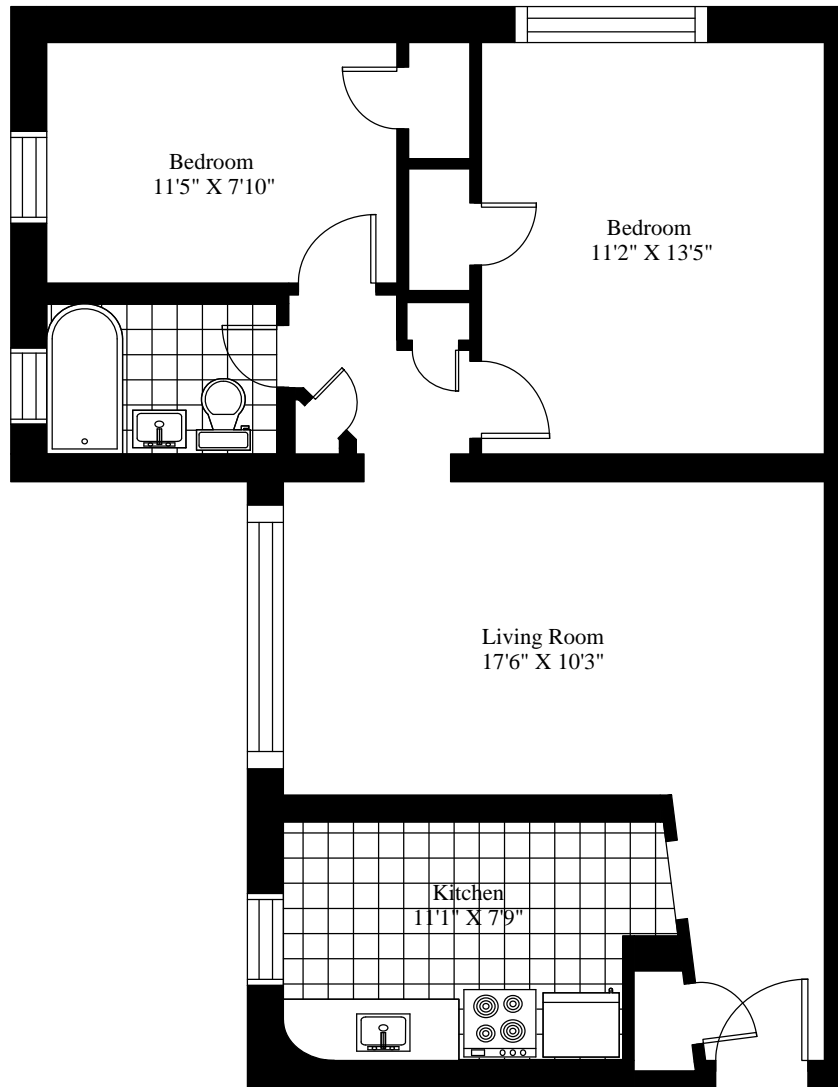

2 Linden Lea
Typical 2 Bedroom

Unit Gross Area = 796 Square Feet