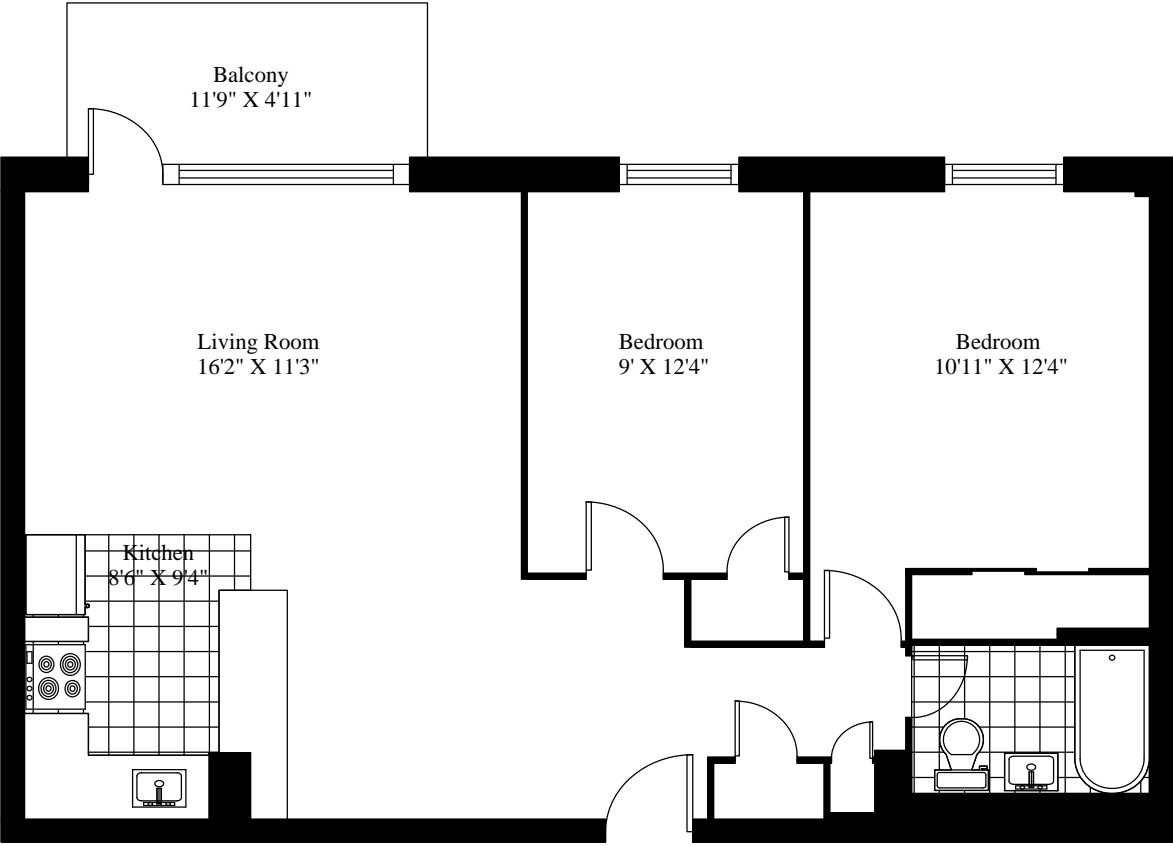

3000-3003 Olivet Street  
Typical 2 Bedroom

Unit Gross Area = 840 Square Feet