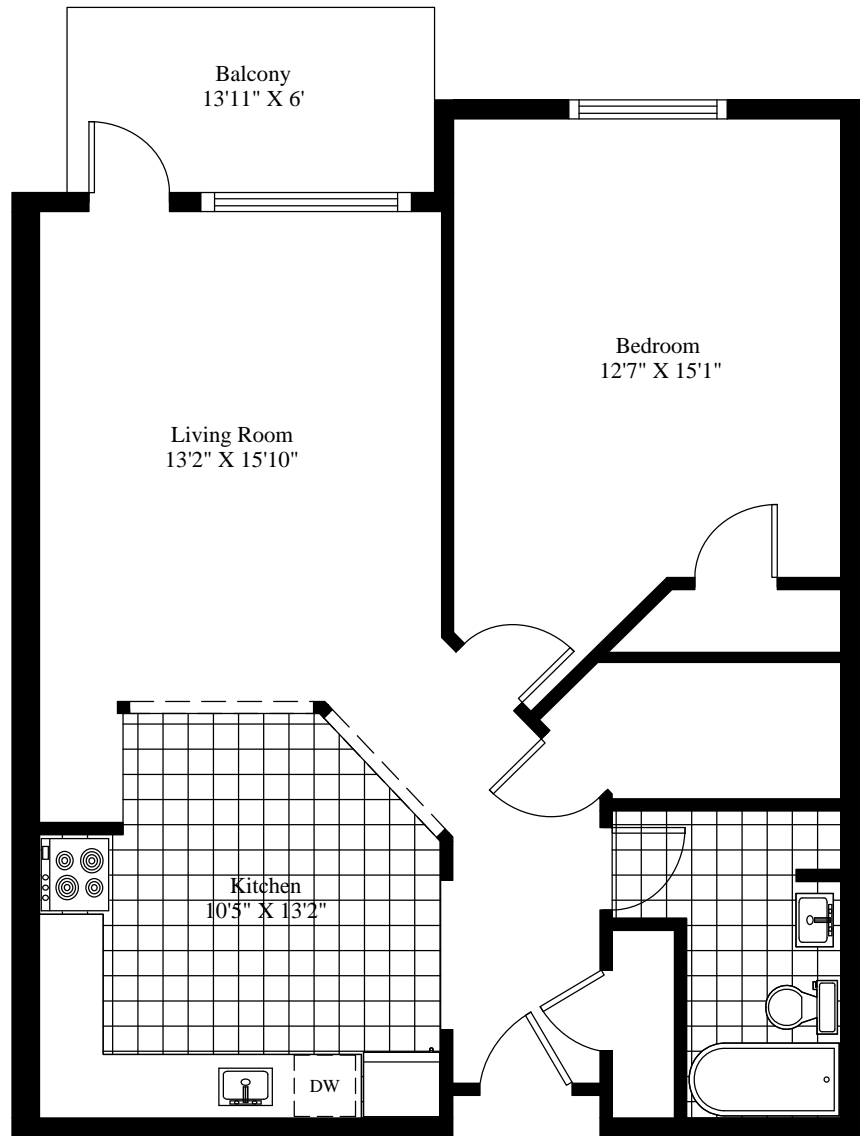

459 Parkland Drive
Typical Large 1 Bedroom

Unit Gross Area = 866 Square Feet