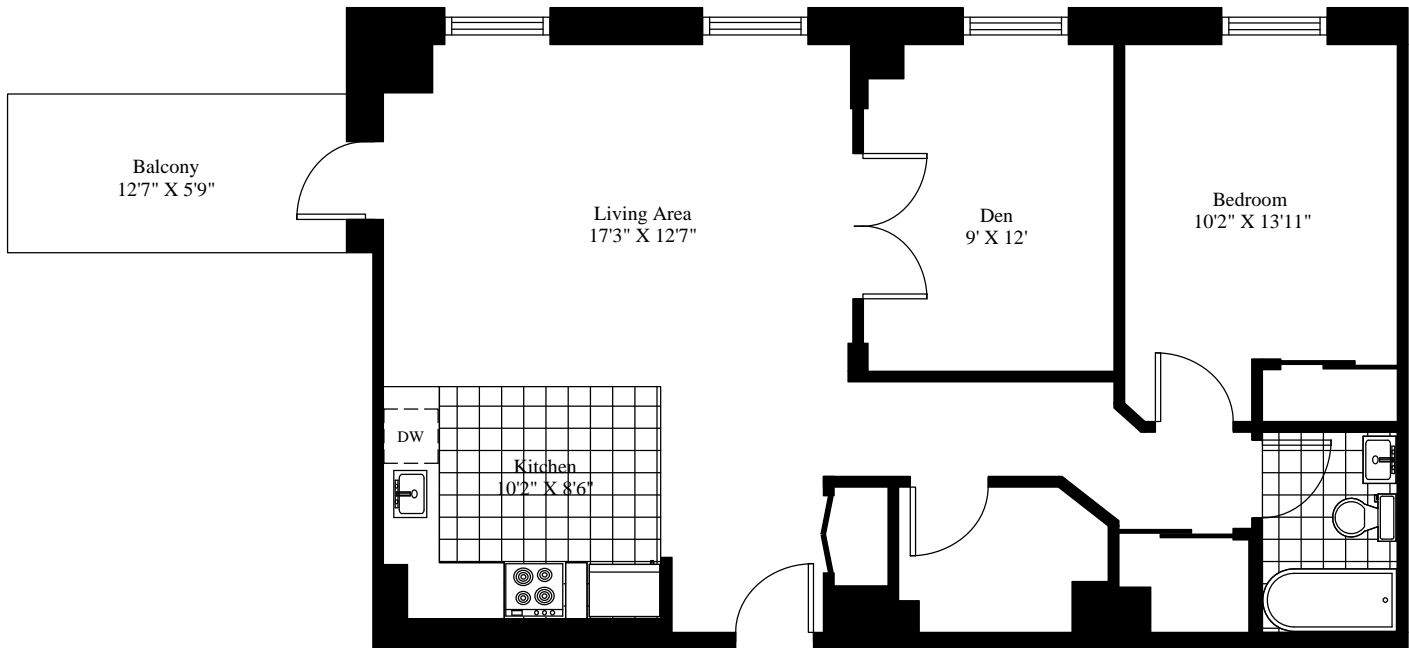

5620 South Street
Typical 1 Bedroom + Den

Unit Gross Area = 902 Square Feet

NOTE - Scale 1:85