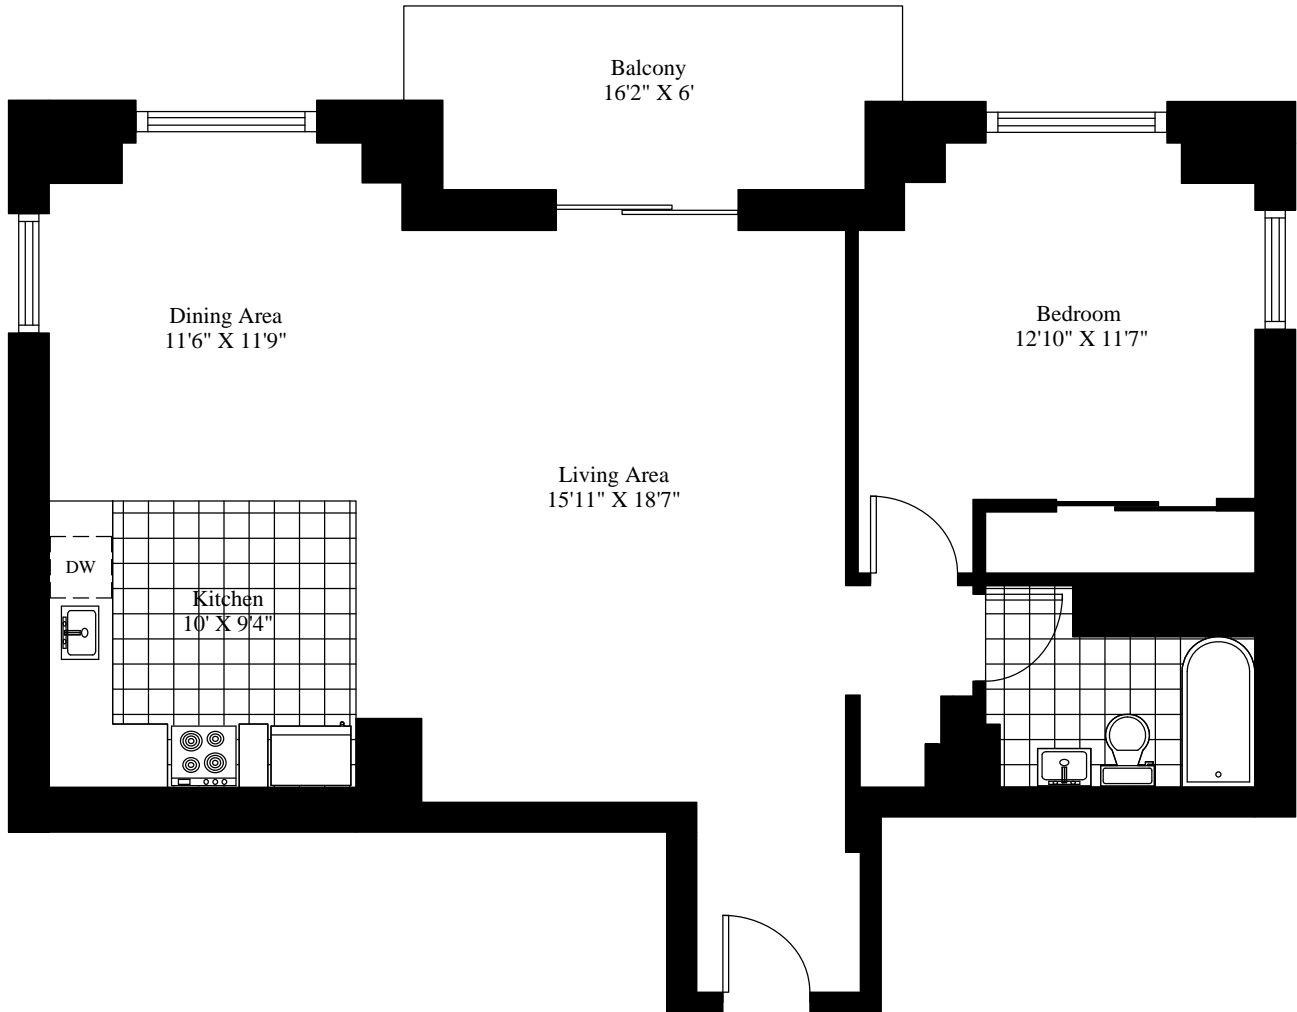

5620 South Street
Typical Large 1 Bedroom

Unit Gross Area = 956 Square Feet