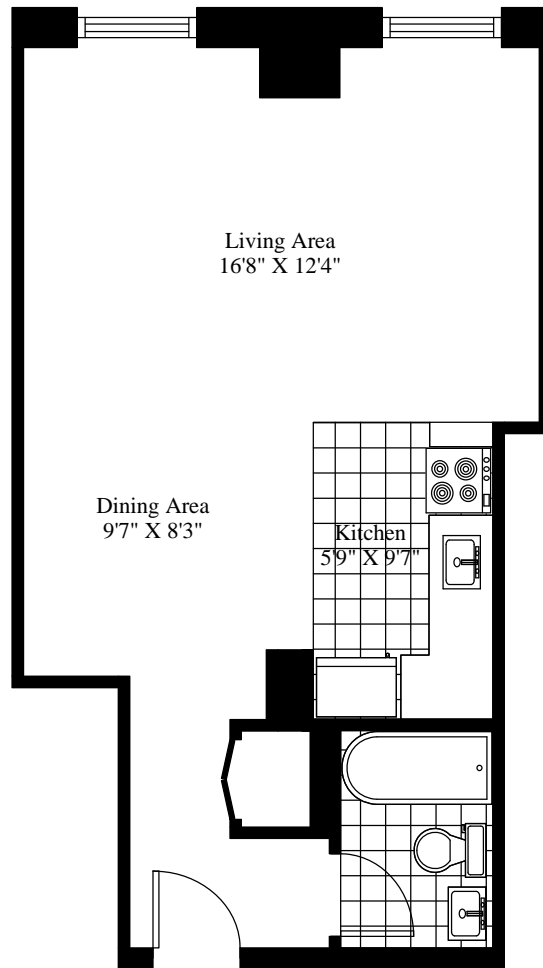

5620 South Street
Typical Bachelor

Unit Gross Area = 475 Square Feet