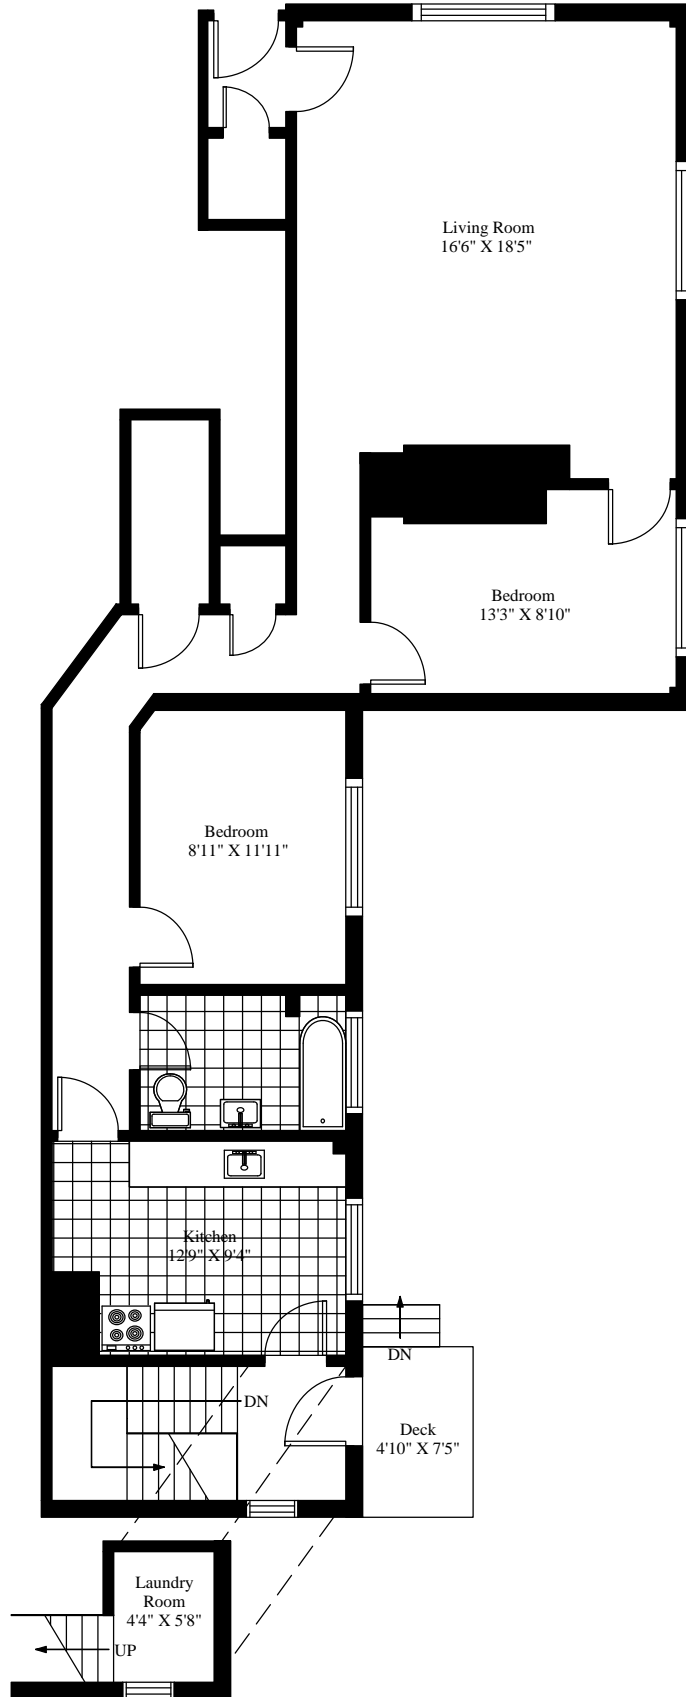

83 / 85 Pleasant Street
Typical 2 Bedroom

Unit Gross Area = 1,117 Square Feet

NOTE - Scale 1:100