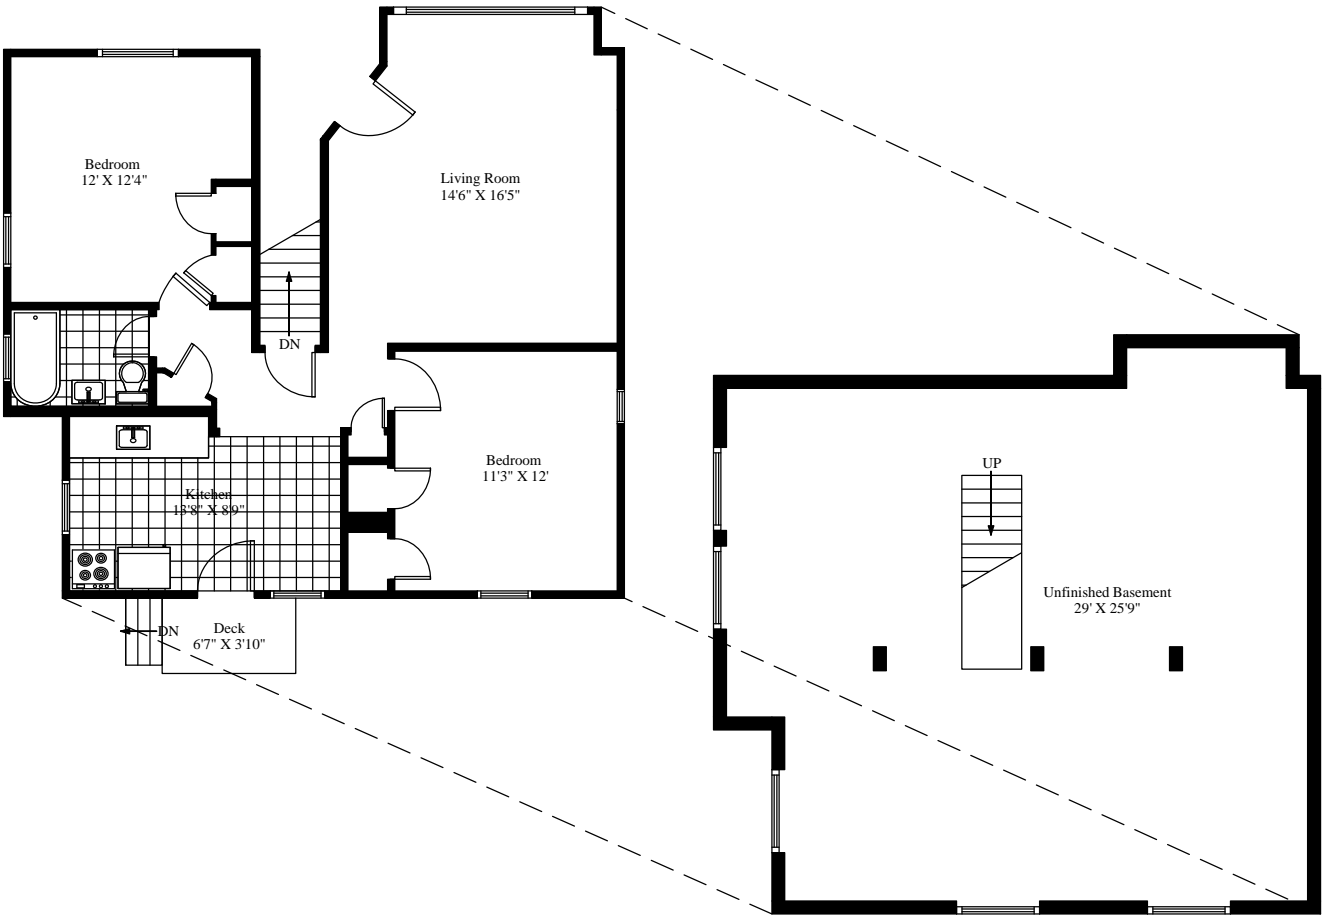

85A Pleasant Street
Typical 2 Bedroom (Ground Floor)

Unit Gross Area = 1,632 Square Feet

NOTE - Scale 1:115