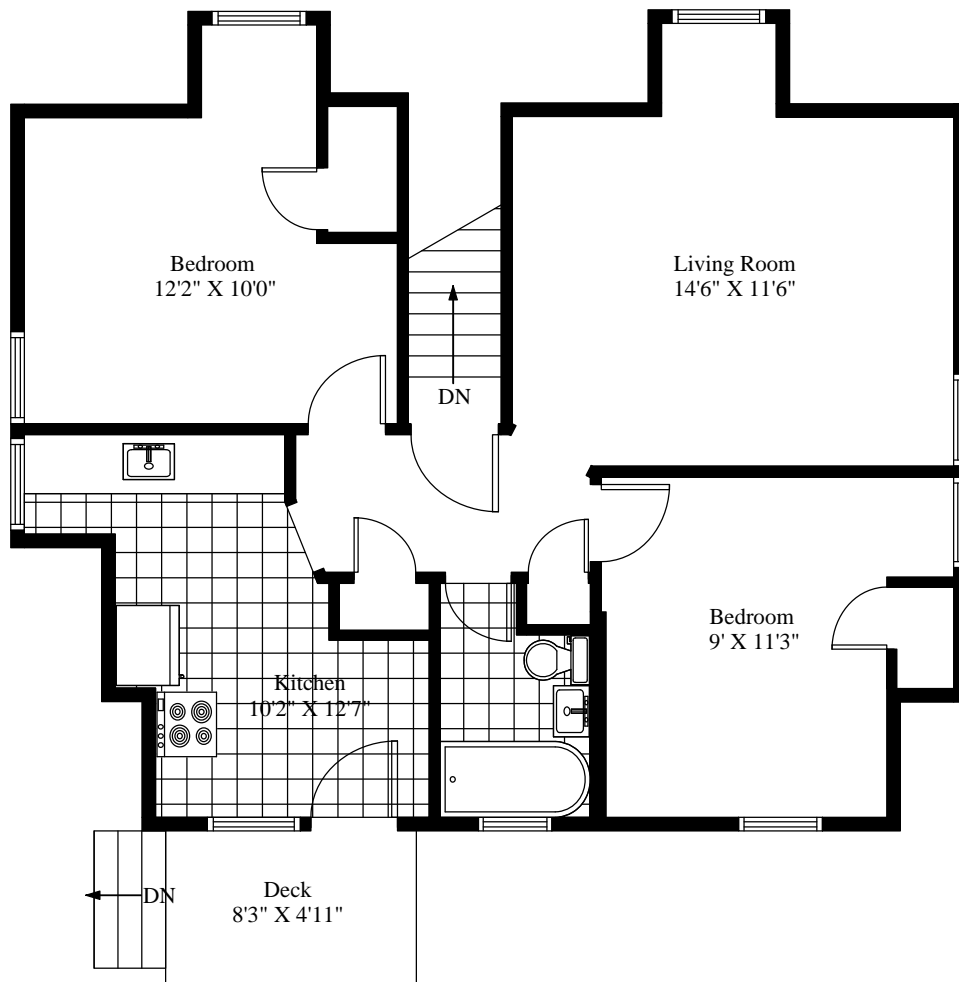

85A Pleasant Street
Typical 2 Bedroom (Upper Floor)

Unit Gross Area = 685 Square Feet