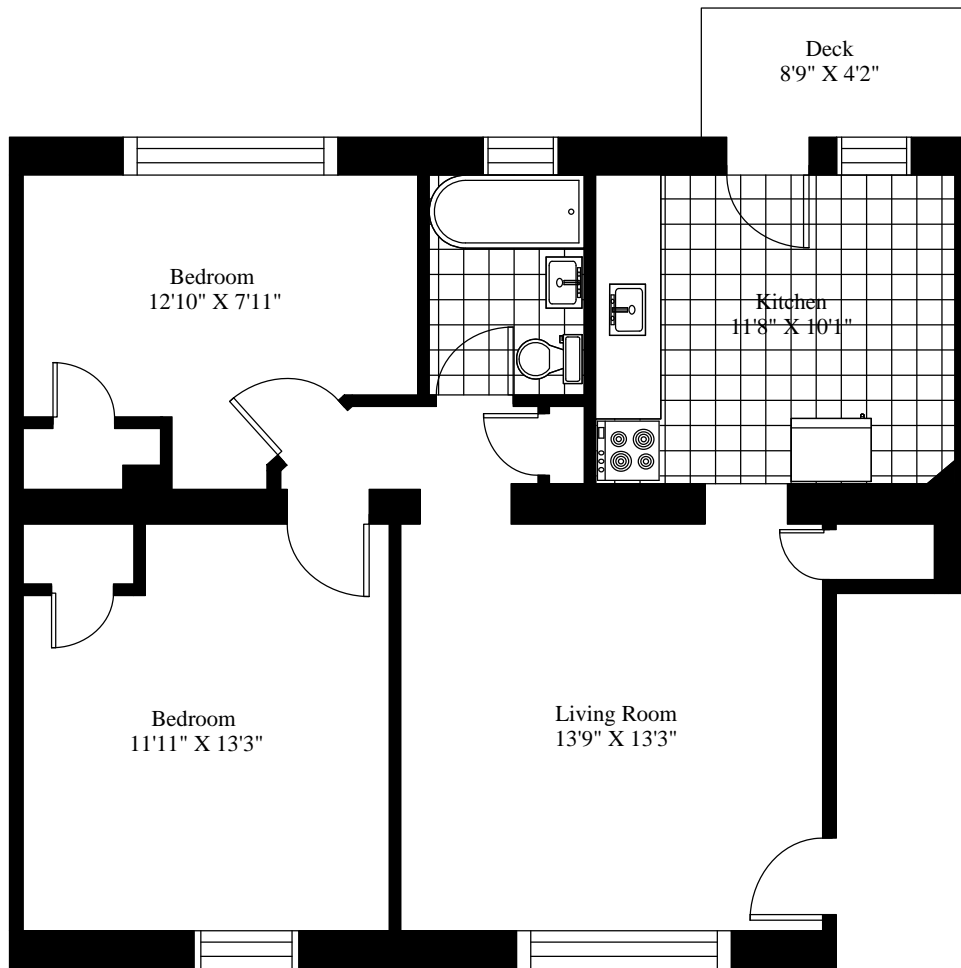

87 Pleasant Street  
Typical 2 Bedroom

Unit Gross Area = 783 Square Feet