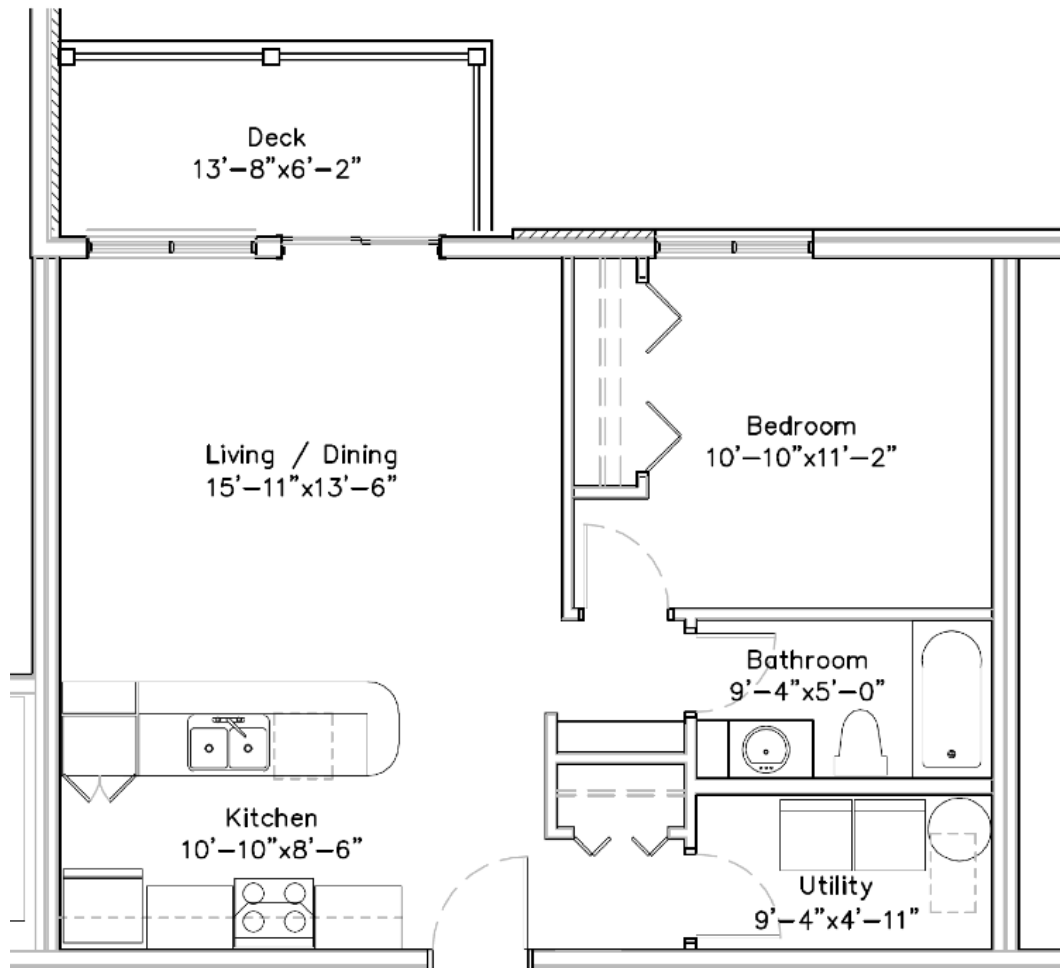

Le Saint Germain Phase I

TYPE C – 1Bed, 1Bath | 705sf | Balcony 85sf

Units: 101, 102, 111, 112, , 201, 202, 211, 212, , 301, 302, 311, 312, 401, 402, 411, 412

Leasing Agent: Ghislaine Henry
1.833.204.5171
DieppeVillage.Signage.Killam@aptleasing.info
killamreit.com