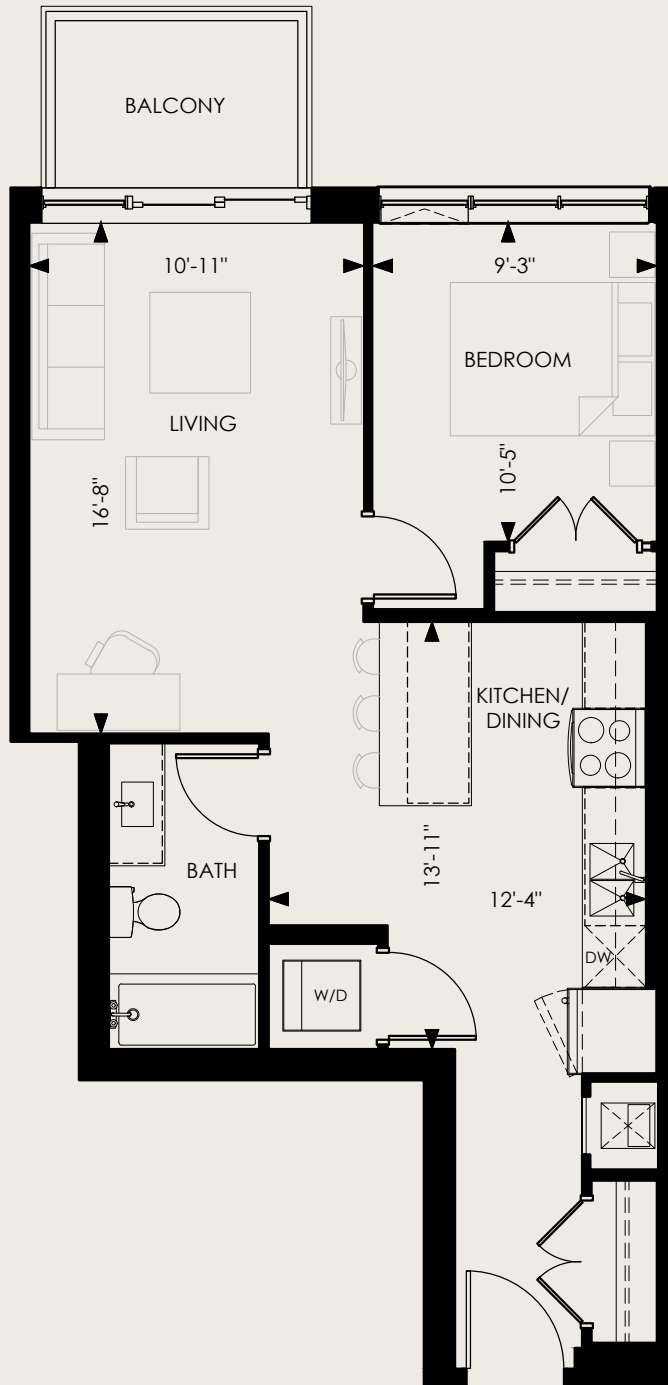

GLASGOW

1 Bed, 1 Bath

INTERIOR
686 SF

BALCONY
52 SF

FLOORS
10,11,12

SUITES 1004, 1010, 1104, 1110, 1204, 1210

194 ERB STREET WEST, WATERLOO, ON

Does not include furniture. All dimensions and specifications are subject to change without notice. E.&O.E.