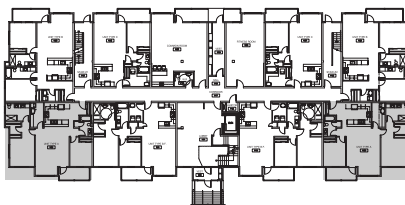

The Harley

A | 2 BR, 2 Bath | 930 SF

Suites: 102, 109, 202, 209, 302,
309, 402, 409

Floors 1-4

10 Harley Street
Charlottetown, PE
C1A 5T8

Does not include furniture. All dimensions and specifications are subject to change without notice. E.&O.E.