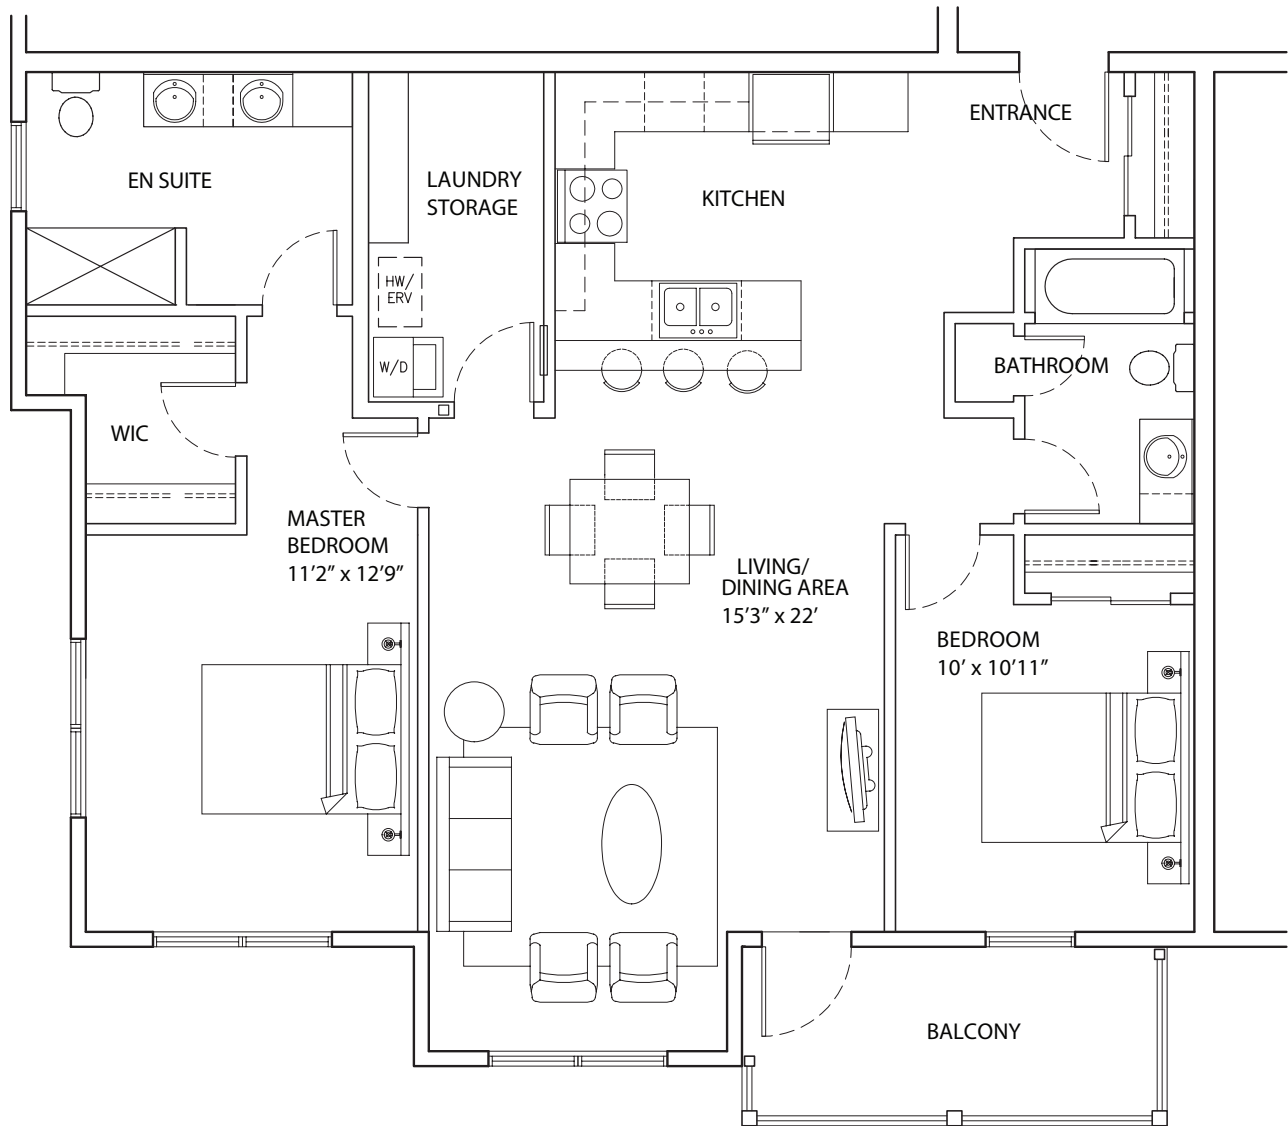

The Harley

A | 2 BR, 2 Bath | 930 SF

Suites: 102, 109, 202, 209, 302,
309, 402, 409

Floors 1-4

10 Harley Street
Charlottetown, PE
C1A 5T8

Does not include furniture. All dimensions and specifications are subject to change without notice. E.&O.E.