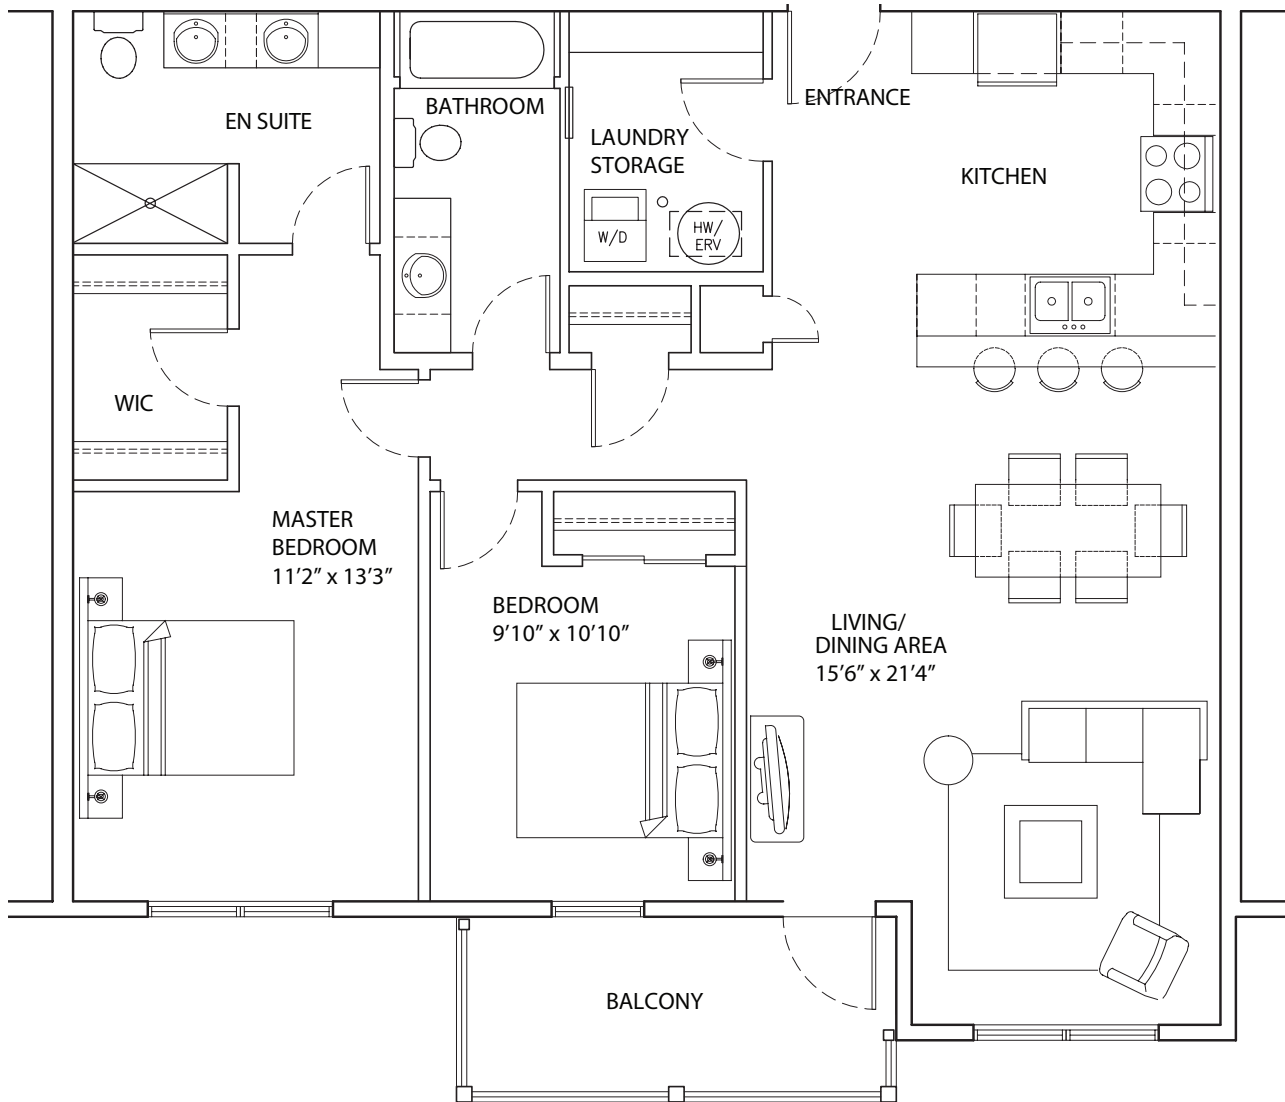

The Harley

D | 2 BR, 2 Bath | 930 SF

Suite: 201

Floor 2

10 Harley Street
Charlottetown, PE
C1A 5T8

Does not include furniture. All dimensions and specifications are subject to change without notice. E.&O.E.