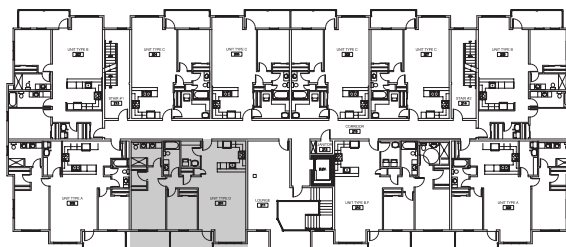

The Harley

D | 2 BR, 2 Bath | 930 SF

Suite: 201

Floor 2

10 Harley Street
Charlottetown, PE
C1A 5T8

Does not include furniture. All dimensions and specifications are subject to change without notice. E.&O.E.