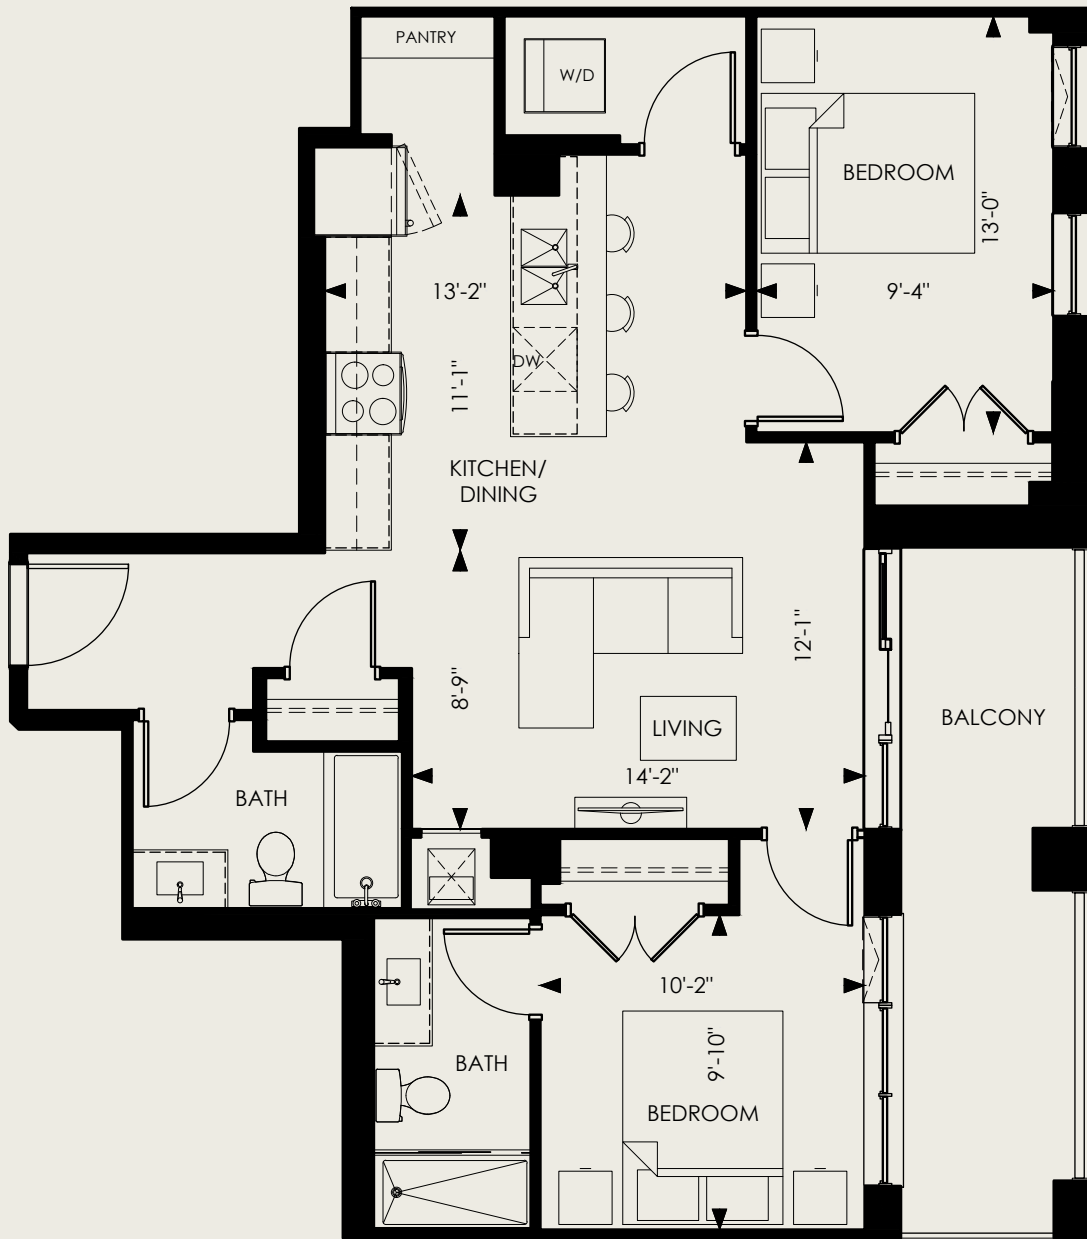

HILLARD

2 Bed, 2 Bath

INTERIOR
898 SF

BALCONY
128 SF

FLOORS
2,3

SUITES 213, 313

194 ERB STREET WEST, WATERLOO, ON

Does not include furniture. All dimensions and specifications are subject to change without notice. E.&O.E.

Killam
home for all

The
CARRICK