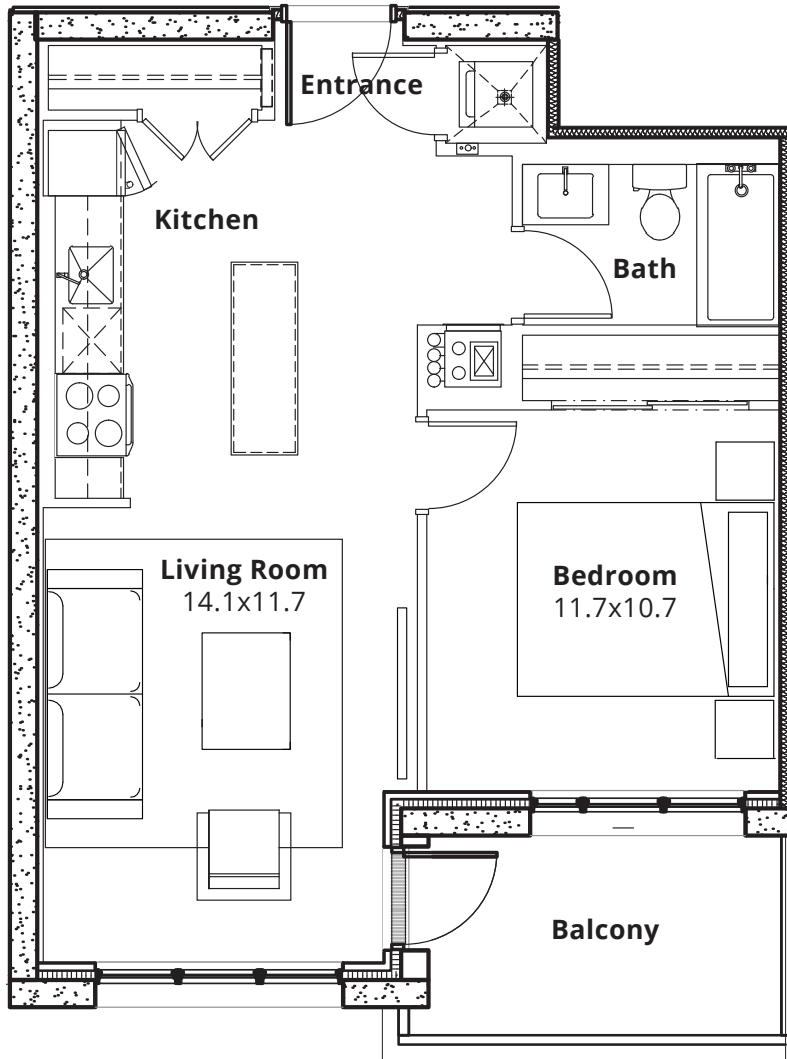

THE KEY

EASTGATE | 1 BR 1 Bath | 635 SF

Units 1107, 1207

3610 DIXIE ROAD,
MISSISSAUGA, ONTARIO