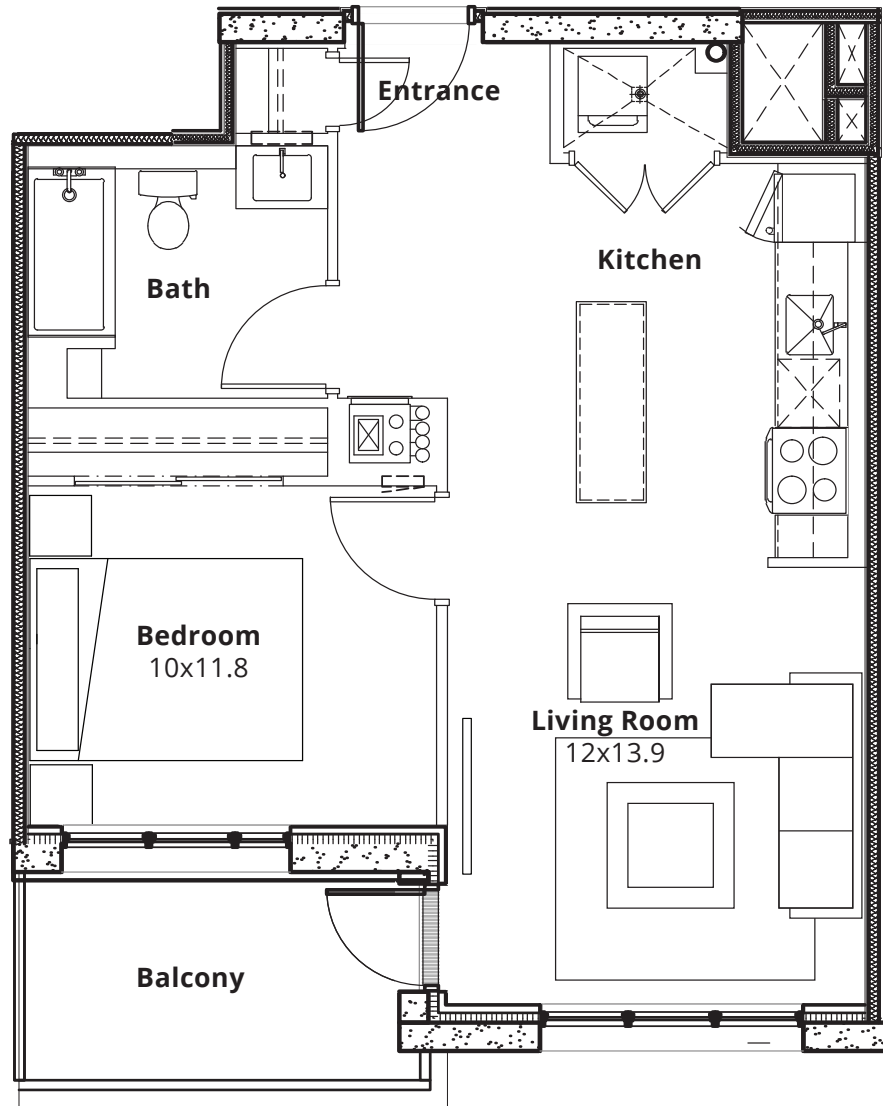

# THE KEY

**ELMCREST | 1 BR 1 Bath | 665 SF**

Units 207, 307, 407, 507, 607, 707, 807, 907, 1007

3610 DIXIE ROAD,  
MISSISSAUGA, ONTARIO