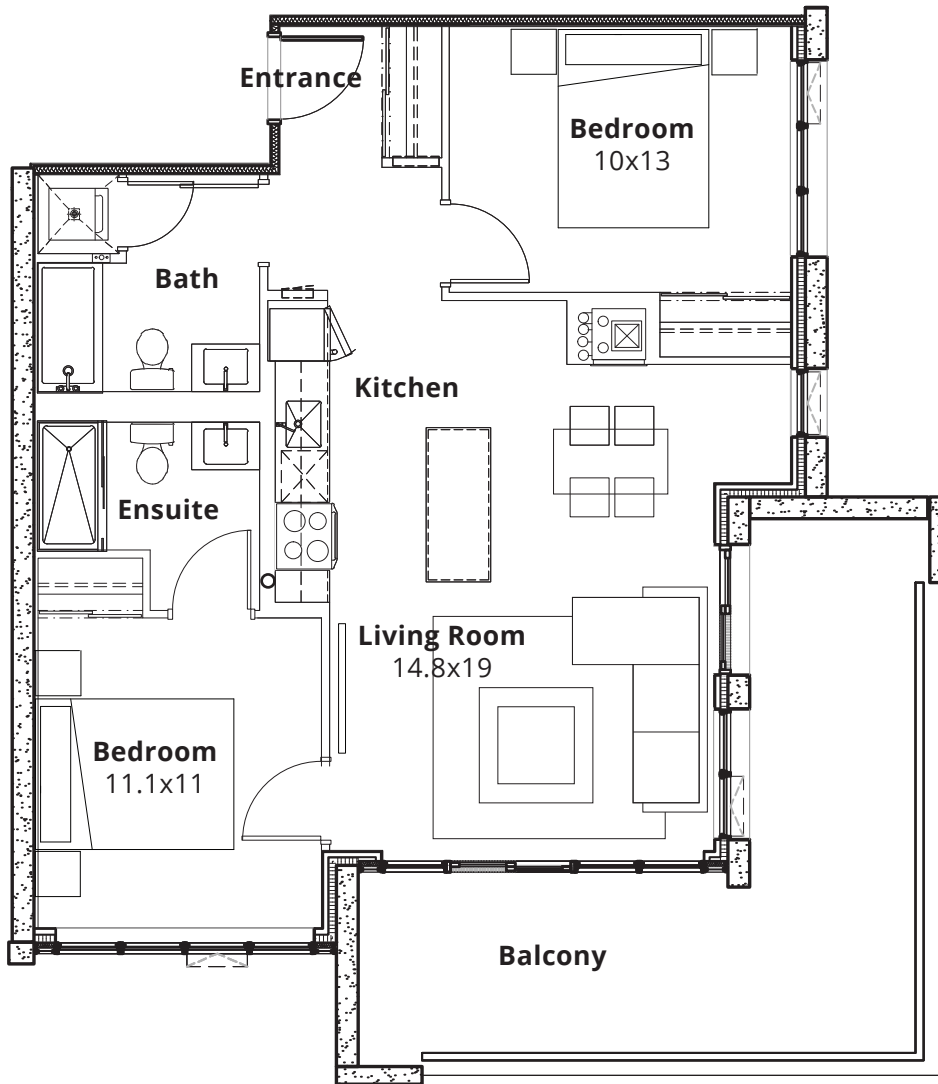

THE KEY

DIXIEWOODS | 2 BR 2 Bath | 945 SF

Units 1103, 1203

3610 DIXIE ROAD,
MISSISSAUGA, ONTARIO