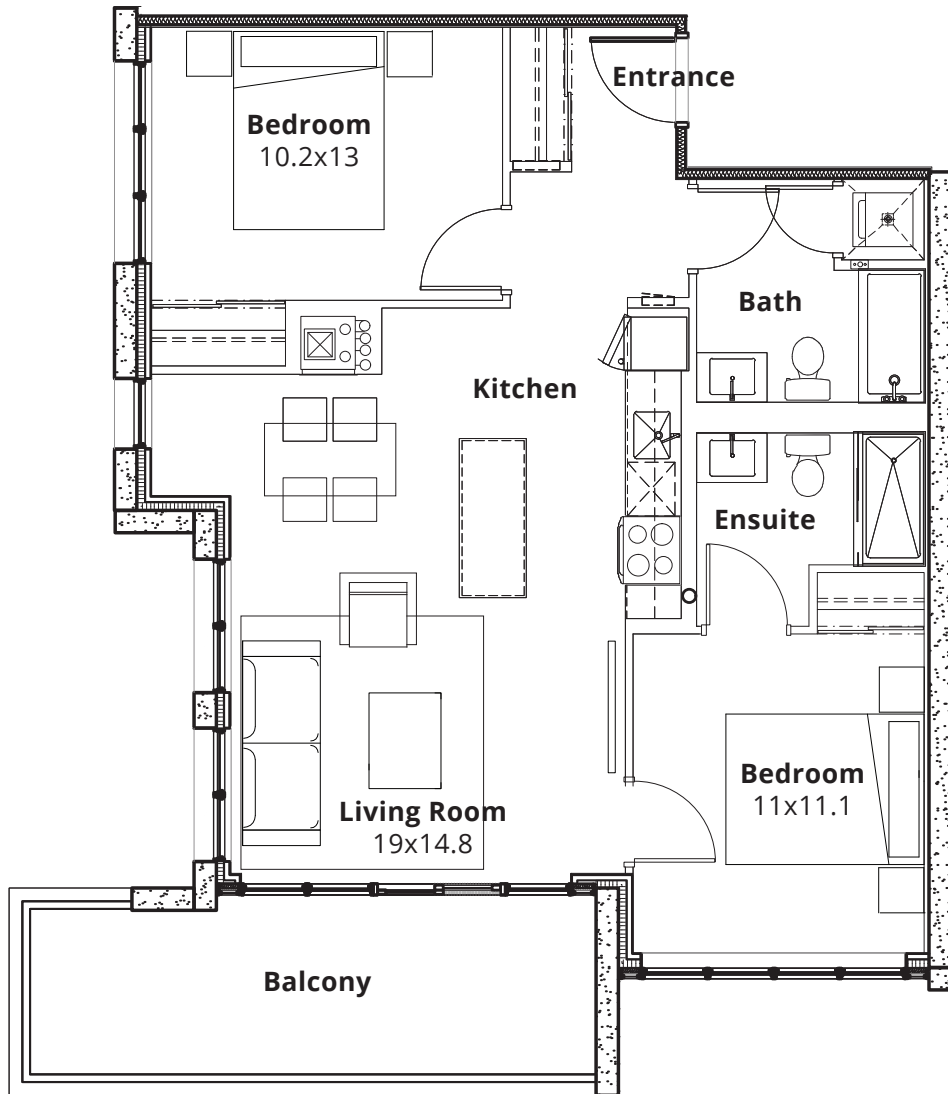

THE KEY

JAYCEE | 2 BR 2 Bath | 850 SF

Units 709, 809, 909

3610 DIXIE ROAD,
MISSISSAUGA, ONTARIO