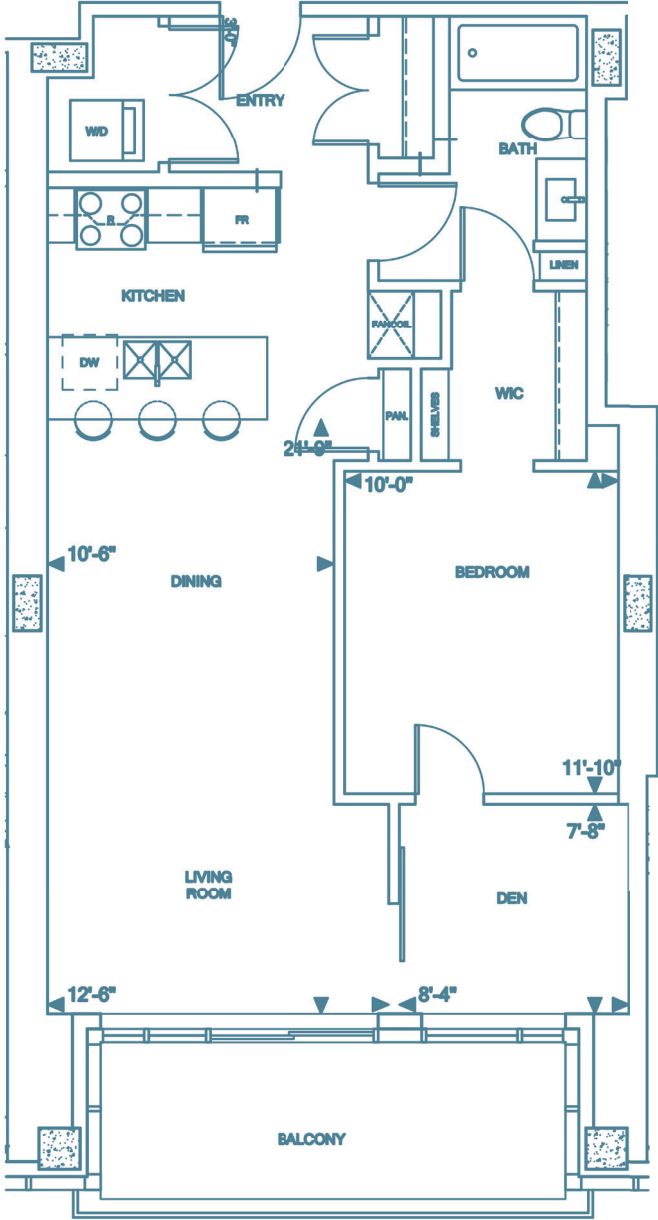

THE KILLICK KING'S WHARF

Series 03 | 1 Bed + Den
853 square feet

All sizes and specifications are subject to change without notice. Floor plans are approximate dimensions. Actual usable floor space may vary from the stated floor area. E.&O.E.