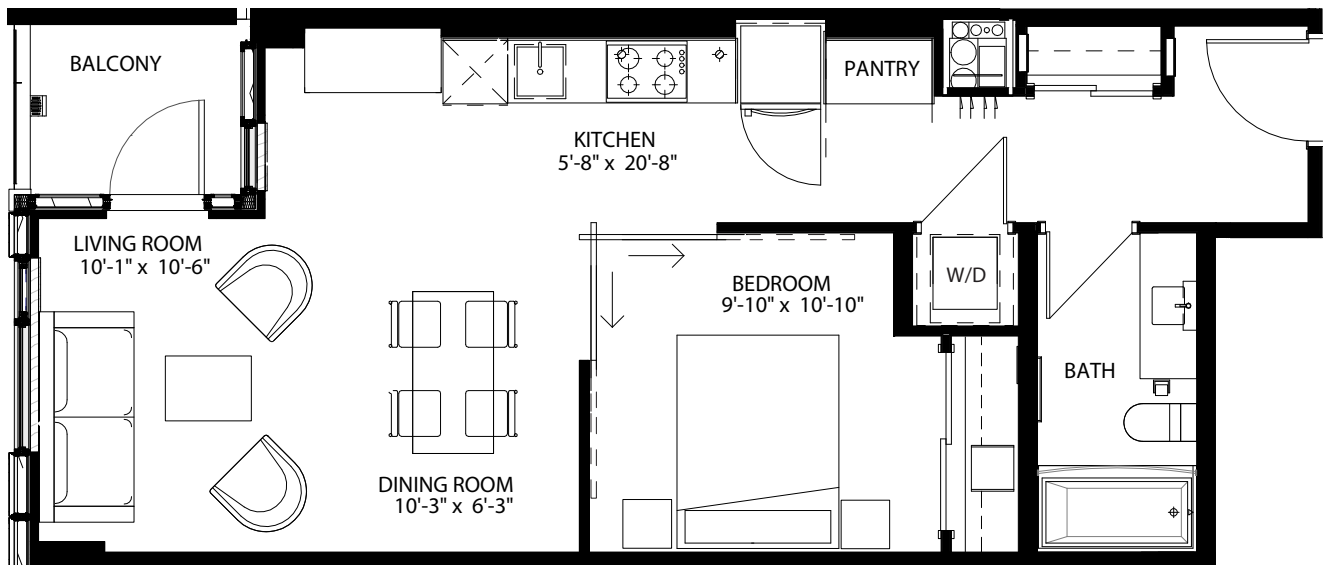

latitude

at frontier

APPLETON

1 Bed / 1 Bath

637 Sq Ft

403, 503, 603, 703, 803, 903, 1003, 1103, 1203,
1303, 1403, 1503, 1603, 1703, 1803, 1903

livingatfrontier.com/latitude

All sizes and specifications are subject to change without notice. Furniture is not included. E. & O.E.

Floors 4-19