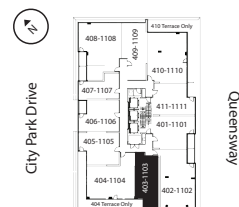

latitude

at frontier

APPLETON

1 Bed / 1 Bath

637 Sq Ft

403, 503, 603, 703, 803, 903, 1003, 1103, 1203,
1303, 1403, 1503, 1603, 1703, 1803, 1903

livingatfrontier.com/latitude

All sizes and specifications are subject to change without notice. Furniture is not included. E. & O.E.