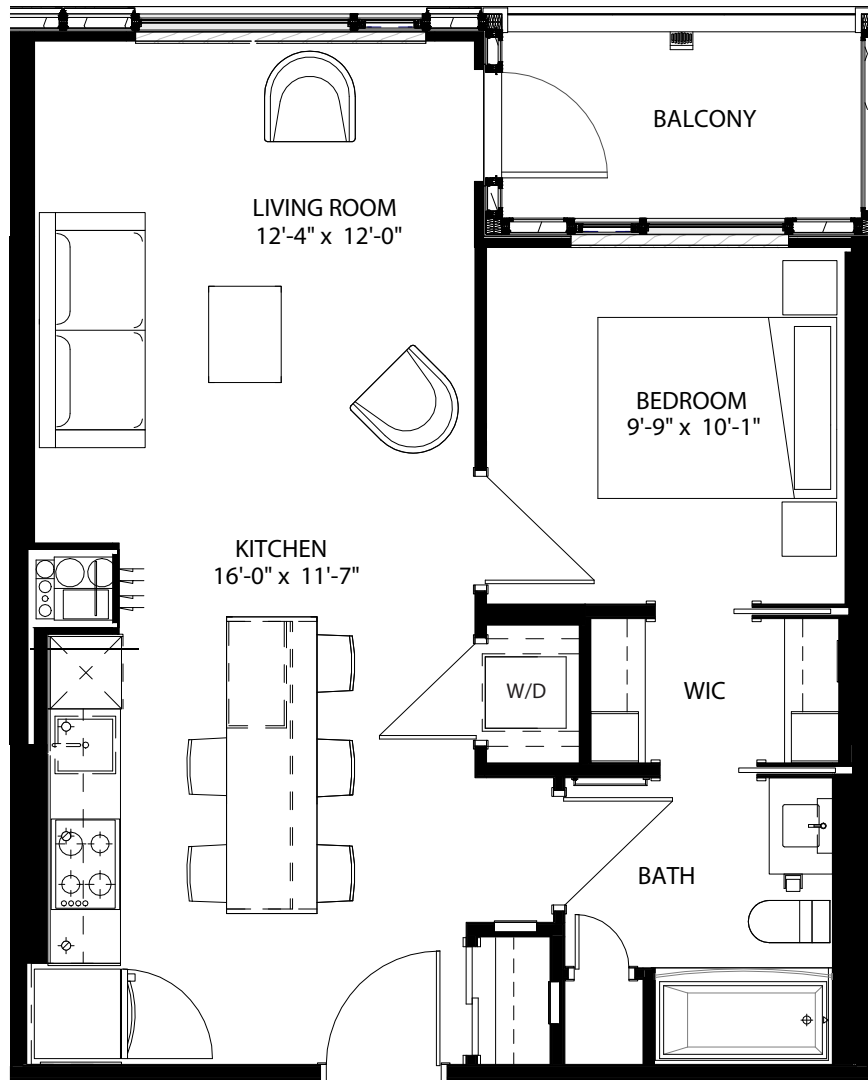

# latitude

at frontier

## BATHGATE

1 Bed / 1 Bath

704 Sq Ft

406, 506, 606, 706, 806, 906, 1006, 1106, 1206,  
1306, 1406, 1506, 1606, 1706, 1806, 1906

[livingatfrontier.com/latitude](http://livingatfrontier.com/latitude)

All sizes and specifications are subject to change without notice. Furniture is not included. E. & O.E.

Floors 4-19