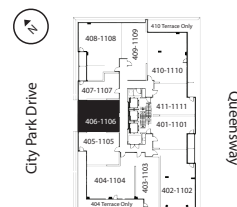

## BATHGATE

1 Bed / 1 Bath

704 Sq Ft

406, 506, 606, 706, 806, 906, 1006, 1106, 1206,  
1306, 1406, 1506, 1606, 1706, 1806, 1906

[livingatfrontier.com/latitude](http://livingatfrontier.com/latitude)

All sizes and specifications are subject to change without notice. Furniture is not included. E. & O.E.