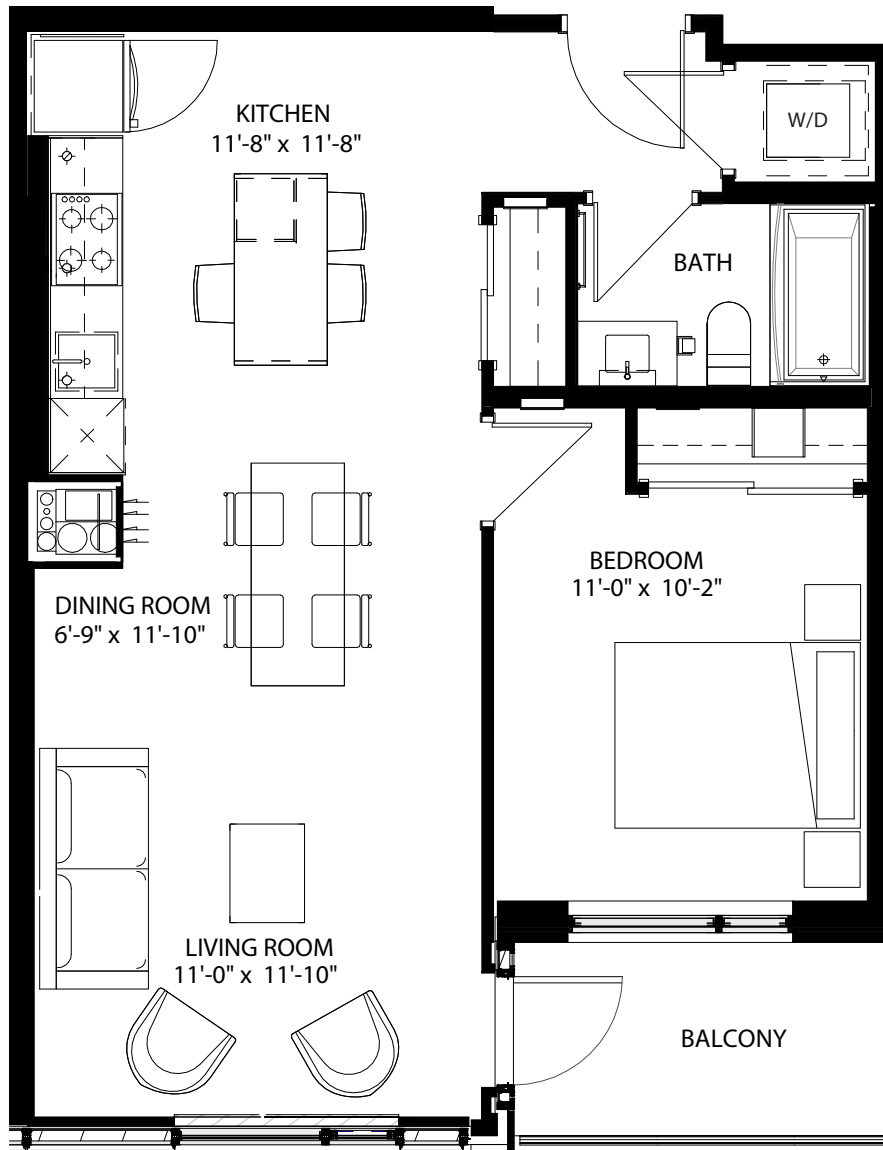

# latitude

at frontier

## BIRCHMOUNT

1 Bed / 1 Bath

663 Sq Ft

411, 511, 611, 711, 811, 911, 1011, 1111, 1211, 1311, 1411, 1511, 1611, 1711, 1811, 1911

City Park Drive

Queensway

[livingatfrontier.com/latitude](http://livingatfrontier.com/latitude)

All sizes and specifications are subject to change without notice. Furniture is not included. E. & O.E.

Floors 4-19