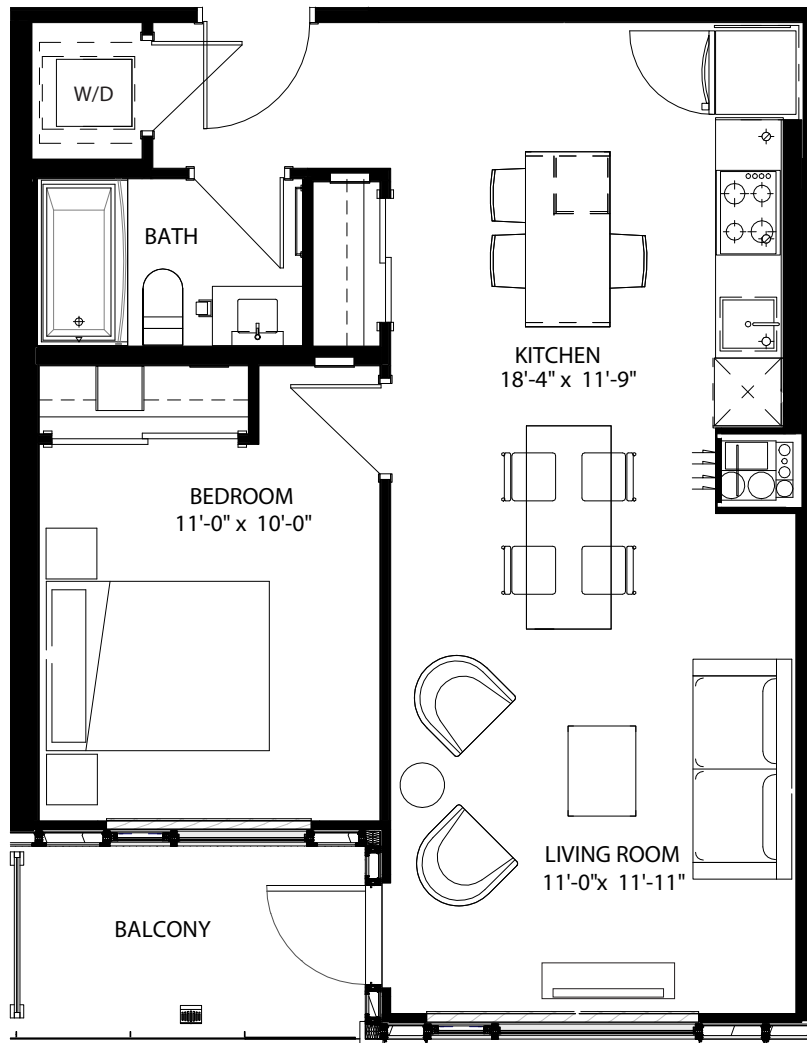

latitude

at frontier

BIRCHMOUNT

1 Bed / 1 Bath

664 Sq Ft

401, 501, 601, 701, 801, 901, 1001, 1101, 1201,
1301, 1401, 1501, 1601, 1701, 1801, 1901

livingatfrontier.com/latitude

All sizes and specifications are subject to change without notice. Furniture is not included. E. & O.E.

Floors 4-19