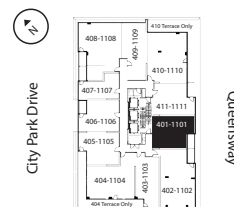

latitude

at frontier

BIRCHMOUNT

1 Bed / 1 Bath

664 Sq Ft

401, 501, 601, 701, 801, 901, 1001, 1101, 1201,
1301, 1401, 1501, 1601, 1701, 1801, 1901

livingatfrontier.com/latitude

All sizes and specifications are subject to change without notice. Furniture is not included. E. & O.E.

Floors 4-19