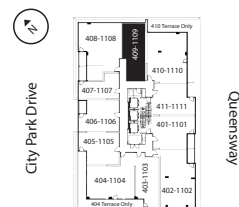

latitude

at frontier

TRILLIUM

1 Bed / 1 Bath

670 Sq Ft

409, 509, 609, 709, 809, 909, 1009, 1109, 1209,
1309, 1409, 1509, 1609, 1709, 1809, 1909

livingatfrontier.com/latitude

All sizes and specifications are subject to change without notice. Furniture is not included. E. & O.E.

Floors 4-19