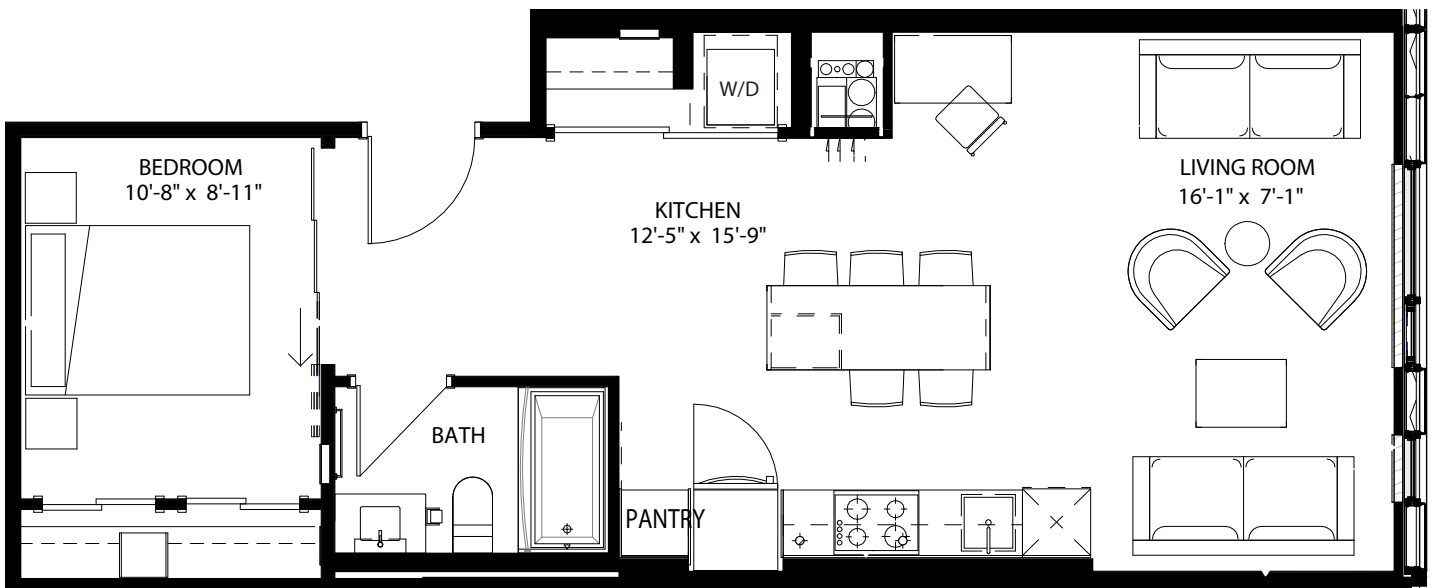

latitude

at frontier

TRILLIUM

1 Bed / 1 Bath

670 Sq Ft

409, 509, 609, 709, 809, 909, 1009, 1109, 1209,
1309, 1409, 1509, 1609, 1709, 1809, 1909

livingatfrontier.com/latitude

All sizes and specifications are subject to change without notice. Furniture is not included. E. & O.E.

Floors 4-19