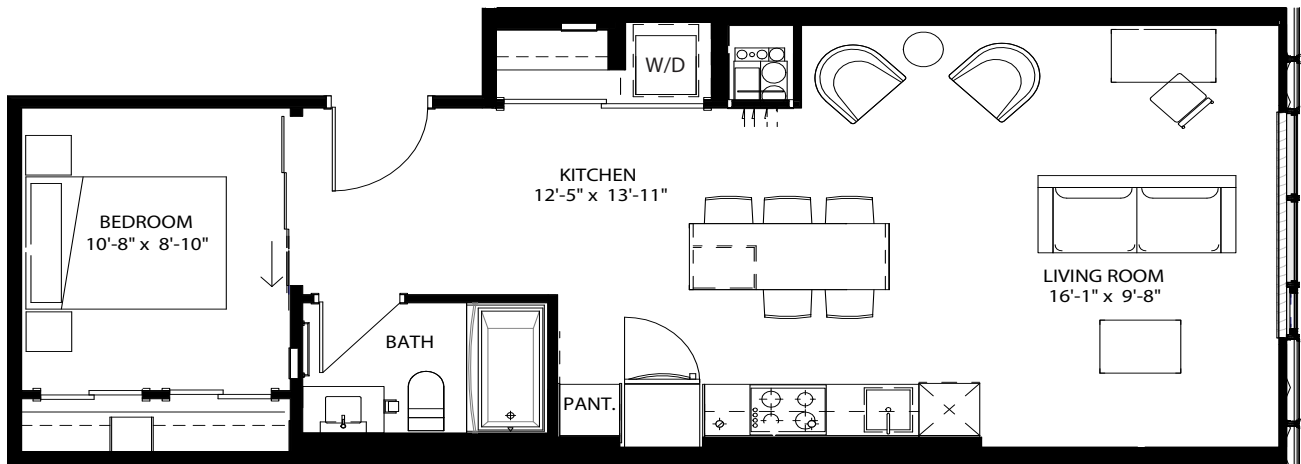

latitude

at frontier

TRILLIUM
 1 Bed / 1 Bath
 680 Sq Ft
 208, 309

Floor 2

Floor 3

livingatfrontier.com/latitude

All sizes and specifications are subject to change without notice. Furniture is not included. E. & O.E.