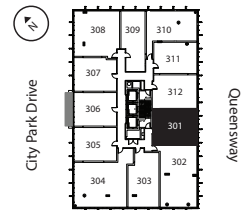

# latitude

at frontier

CARDINAL  
 1 Bed + Den / 1 Bath  
 737 Sq Ft  
 201, 301

Floor 2

Floor 3

[livingatfrontier.com/latitude](http://livingatfrontier.com/latitude)

All sizes and specifications are subject to change without notice. Furniture is not included. E. & O.E.