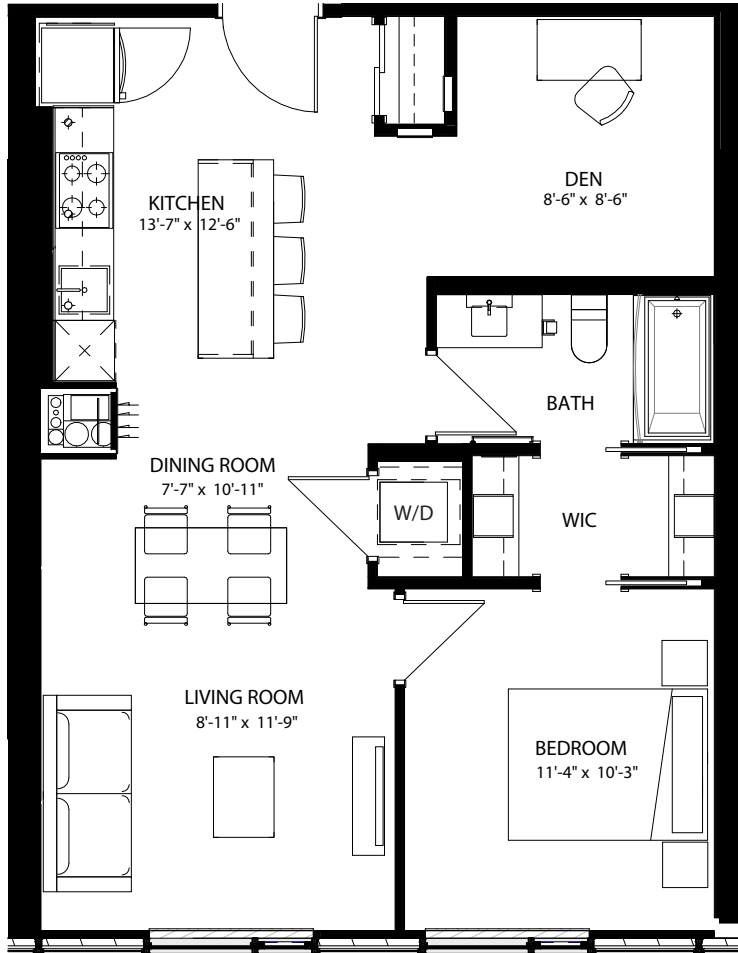

# latitude

at frontier

CARDINAL  
 1 Bed + Den / 1 Bath  
 737 Sq Ft  
 201, 301

Floor 2

Floor 3

[livingatfrontier.com/latitude](http://livingatfrontier.com/latitude)

All sizes and specifications are subject to change without notice. Furniture is not included. E. & O.E.