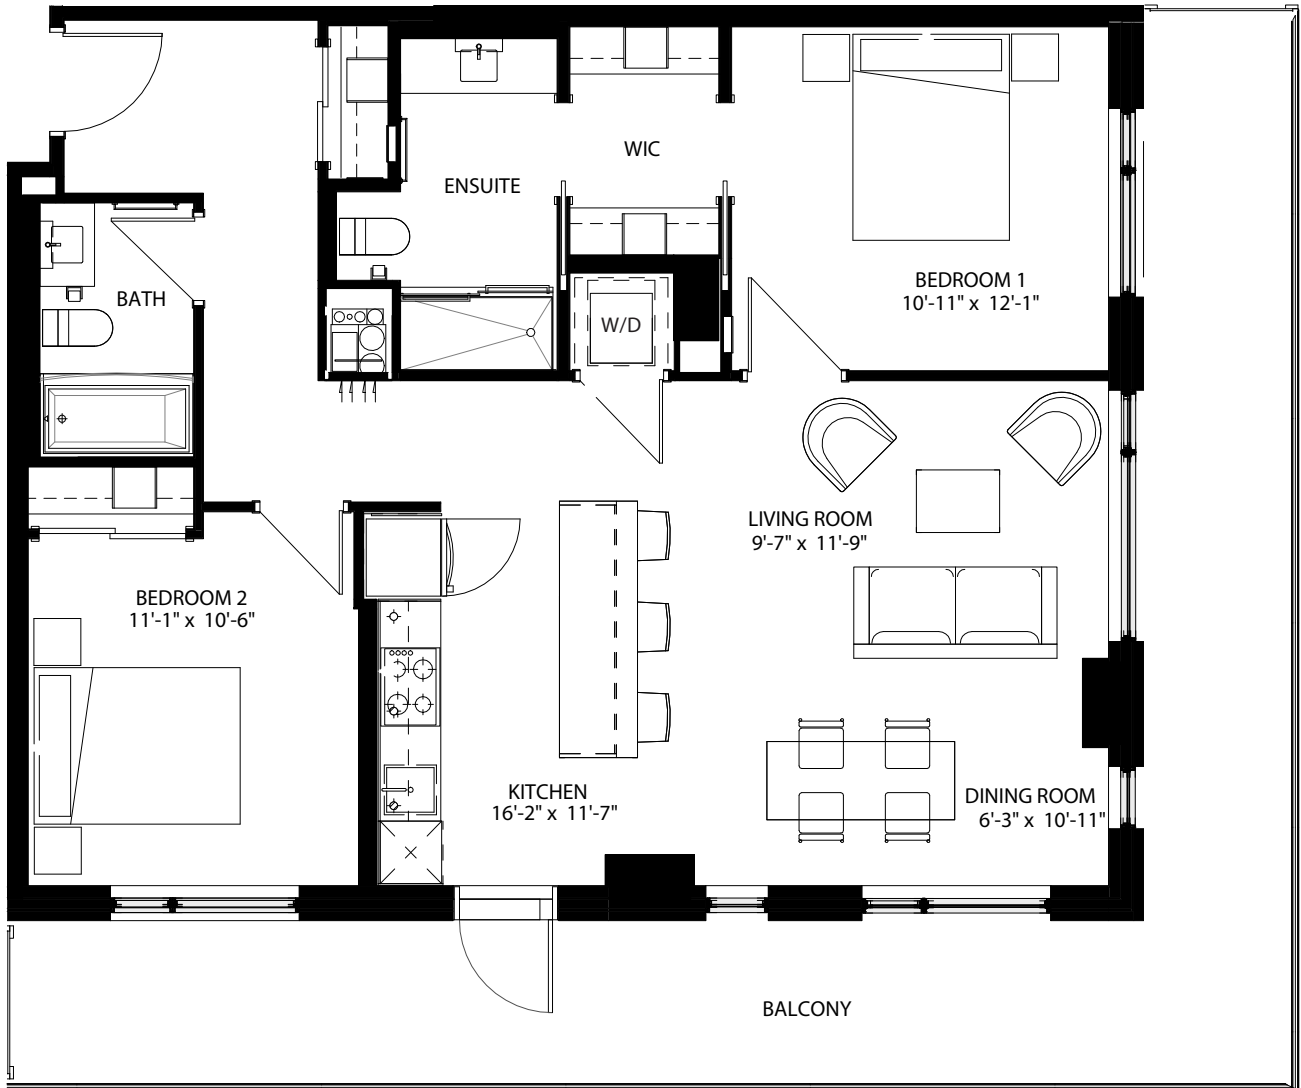

latitude

at frontier

GABLES
 2 Bed / 2 Bath
 Unit: 1,055 Sq Ft
 Balcony: 1,200 Sq Ft
 410

livingatfrontier.com/latitude

All sizes and specifications are subject to change without notice. Furniture is not included. E. & O.E.

Floor 4