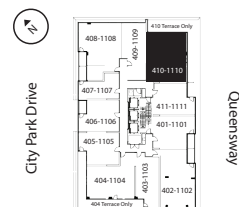

latitude

at frontier

GABLES
 2 Bed / 2 Bath
 Unit: 1,055 Sq Ft
 Balcony: 1,200 Sq Ft
 410

livingatfrontier.com/latitude

All sizes and specifications are subject to change without notice. Furniture is not included. E. & O.E.

Floor 4