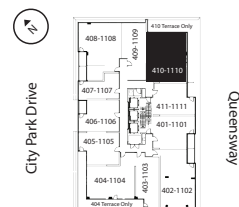

latitude

at frontier

GABLES

2 Bed / 2 Bath

1,055 Sq Ft

510, 610, 710, 810, 910, 1010, 1110, 1210,
1310, 1410, 1510, 1610, 1710, 1810, 1910

livingatfrontier.com/latitude

All sizes and specifications are subject to change without notice. Furniture is not included. E. & O.E.

Floors 4-19