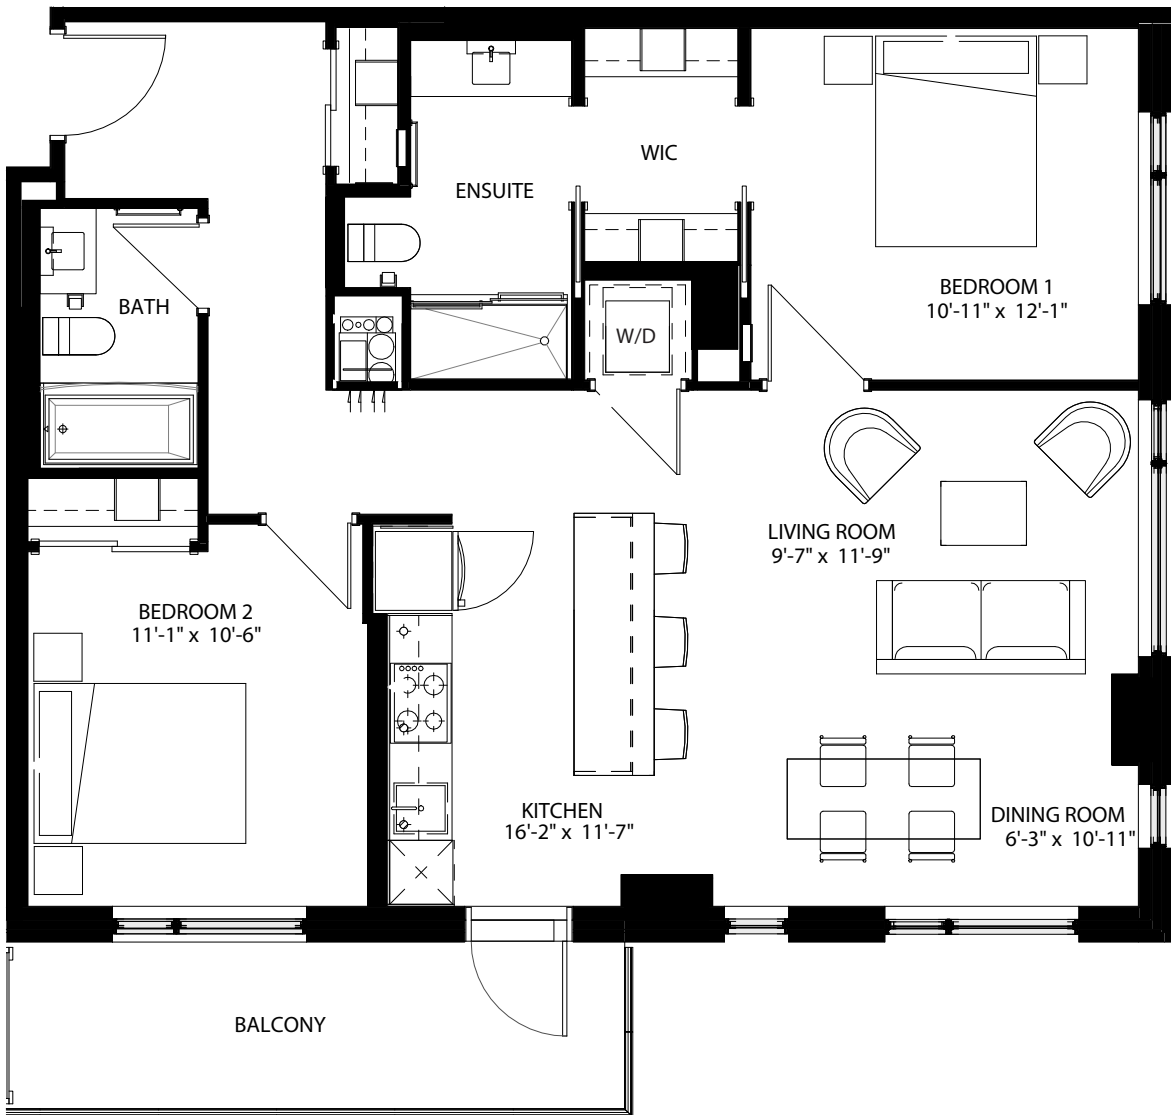

latitude

at frontier

GABLES

2 Bed / 2 Bath

1,055 Sq Ft

510, 610, 710, 810, 910, 1010, 1110, 1210,
1310, 1410, 1510, 1610, 1710, 1810, 1910

livingatfrontier.com/latitude

All sizes and specifications are subject to change without notice. Furniture is not included. E. & O.E.

Floors 4-19