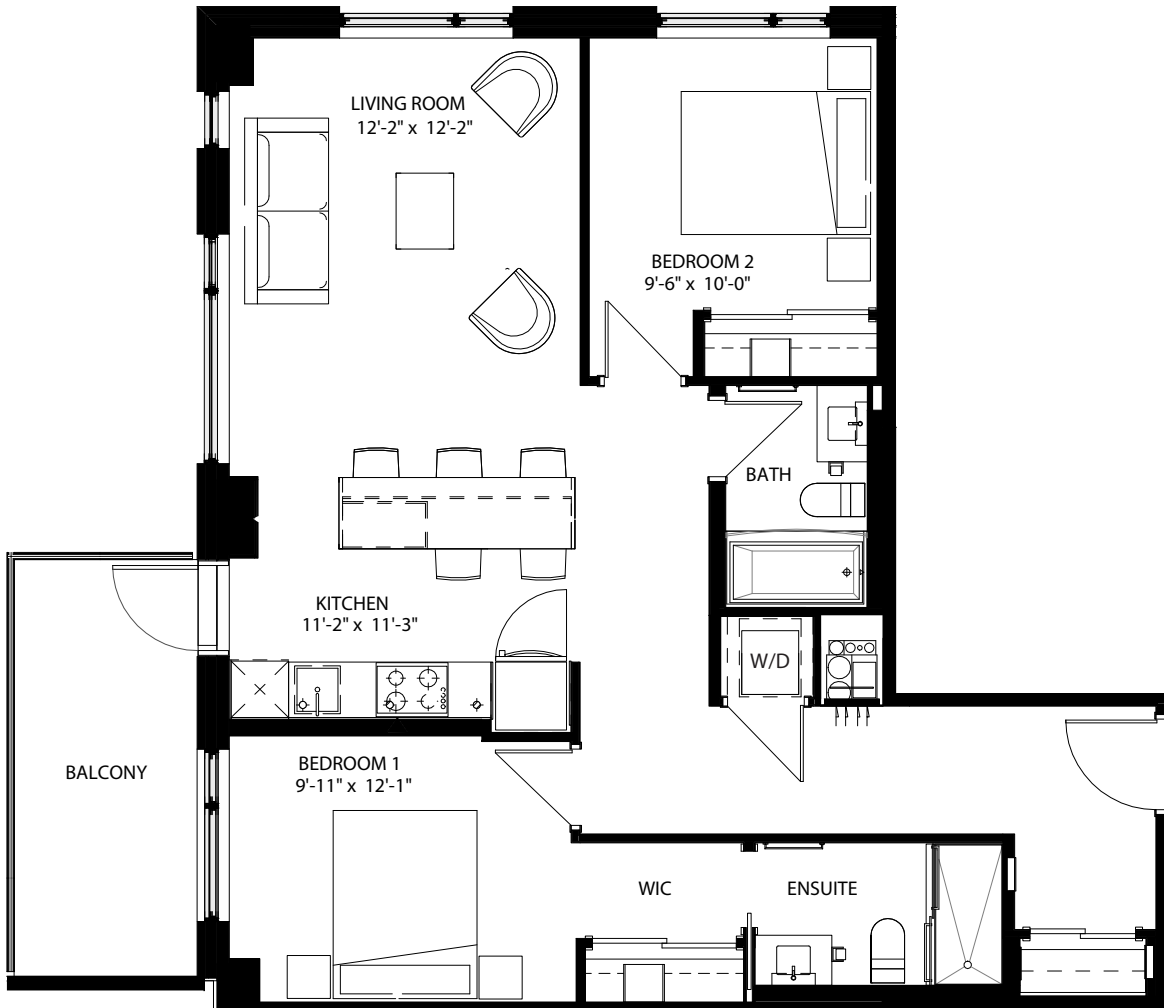

latitude

at frontier

GLEN

2 Bed / 2 Bath

965 Sq Ft

504, 604, 704, 804, 904, 1004, 1104, 1204,
1304, 1404, 1504, 1604, 1704, 1804, 1904

livingatfrontier.com/latitude

All sizes and specifications are subject to change without notice. Furniture is not included. E. & O.E.

Floors 4-19