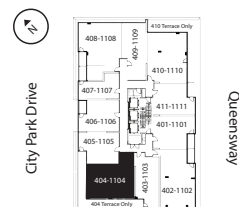

latitude

at frontier

GLEN

2 Bed / 2 Bath

965 Sq Ft

504, 604, 704, 804, 904, 1004, 1104, 1204,
1304, 1404, 1504, 1604, 1704, 1804, 1904

livingatfrontier.com/latitude

All sizes and specifications are subject to change without notice. Furniture is not included. E. & O.E.

Floors 4-19