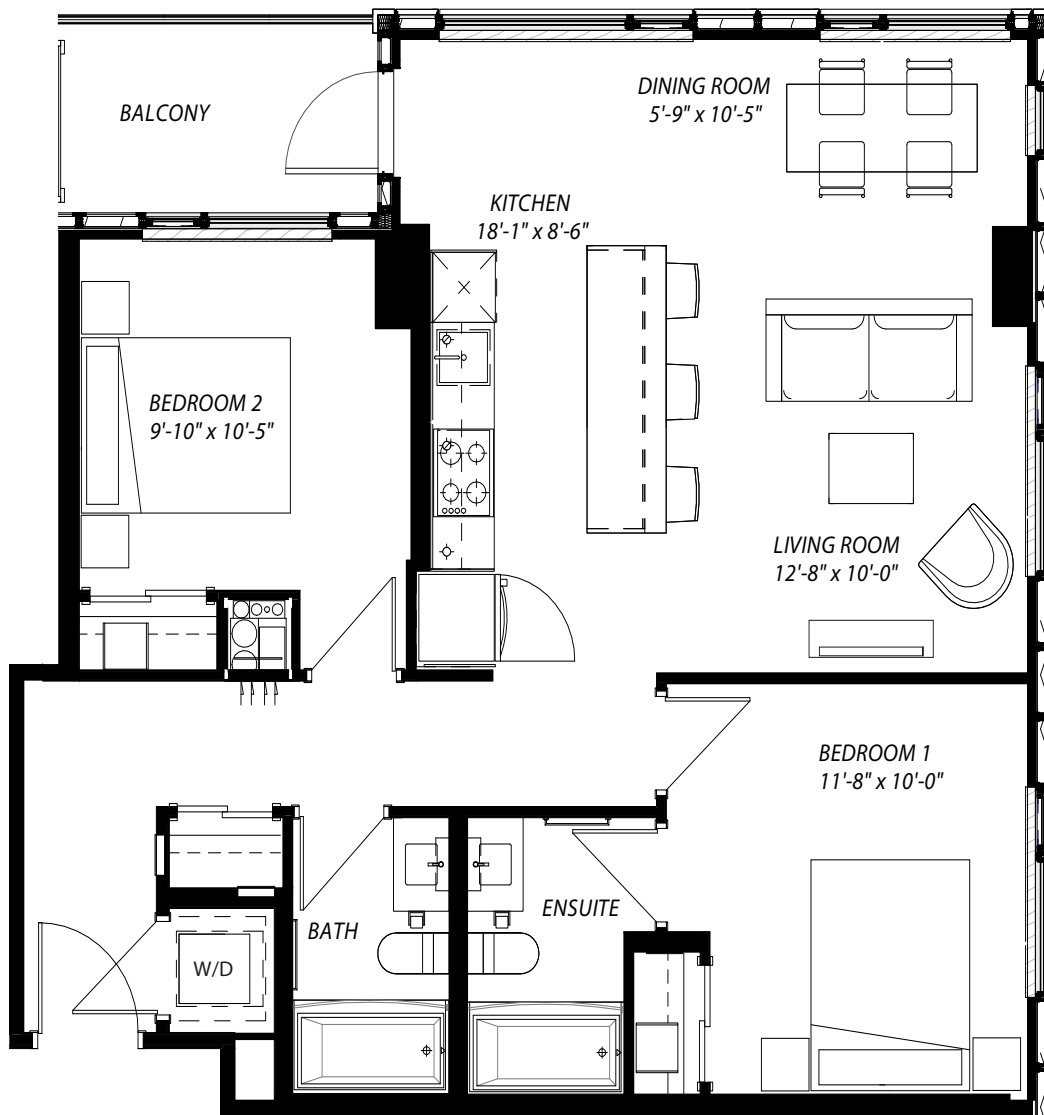

latitude

at frontier

GREENACRE

2 Bed / 2 Bath

944 Sq Ft

1208, 1308, 1408, 1508,
1608, 1708, 1808, 1908

livingatfrontier.com/latitude

All sizes and specifications are subject to change without notice. Furniture is not included. E. & O.E.

Floors 12-19