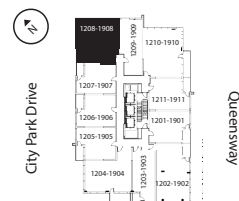

latitude

at frontier

GREENACRE

2 Bed / 2 Bath

944 Sq Ft

1208, 1308, 1408, 1508,
1608, 1708, 1808, 1908

livingatfrontier.com/latitude

All sizes and specifications are subject to change without notice. Furniture is not included. E. & O.E.