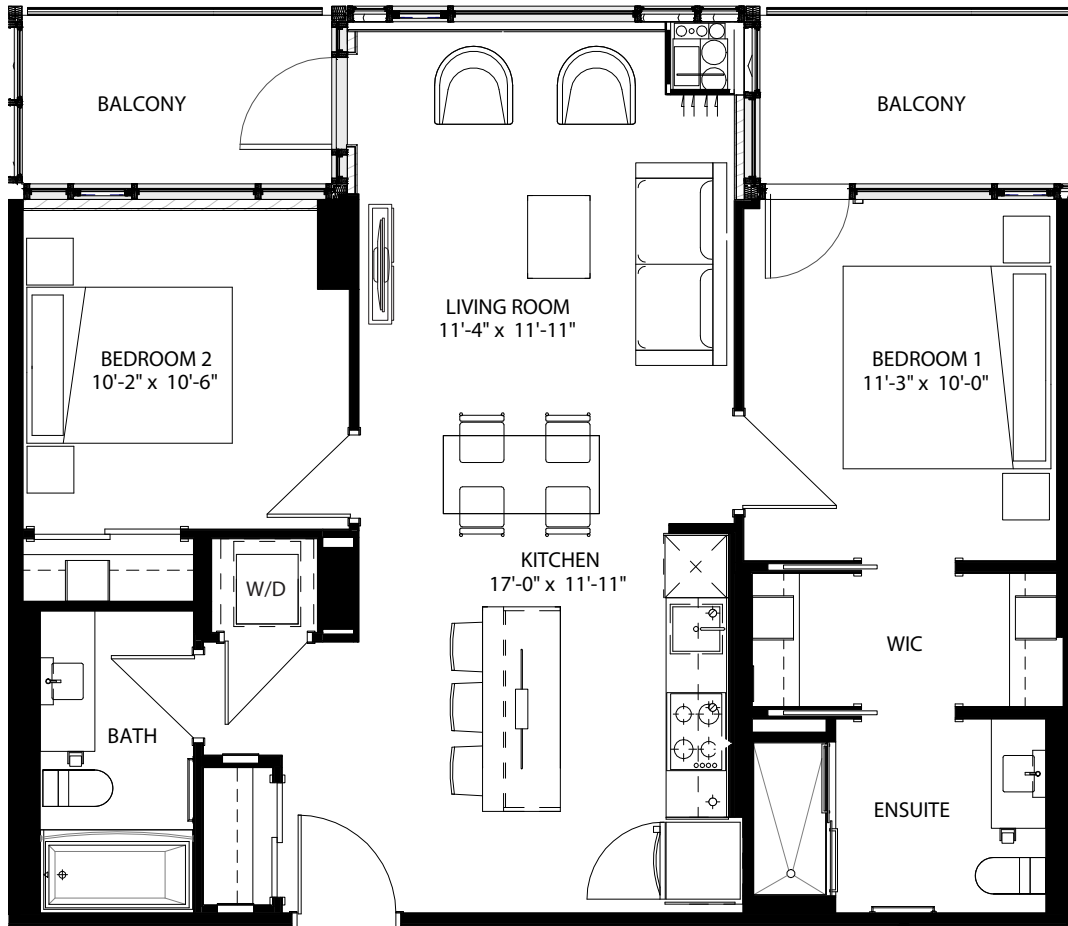

latitude

at frontier

KINSMEN
2 Bed / 2 Bath
901 Sq Ft
2005

Floor 20 (PH)

livingatfrontier.com/latitude

All sizes and specifications are subject to change without notice. Furniture is not included. E. & O.E.