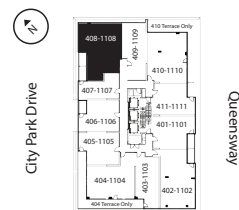

latitude

at frontier

FOXWELL

2 Bed + Den / 2 Bath

1,112 Sq Ft

408, 508, 608, 708,
808, 908, 1008, 1108

livingatfrontier.com/latitude

All sizes and specifications are subject to change without notice. Furniture is not included. E. & O.E.