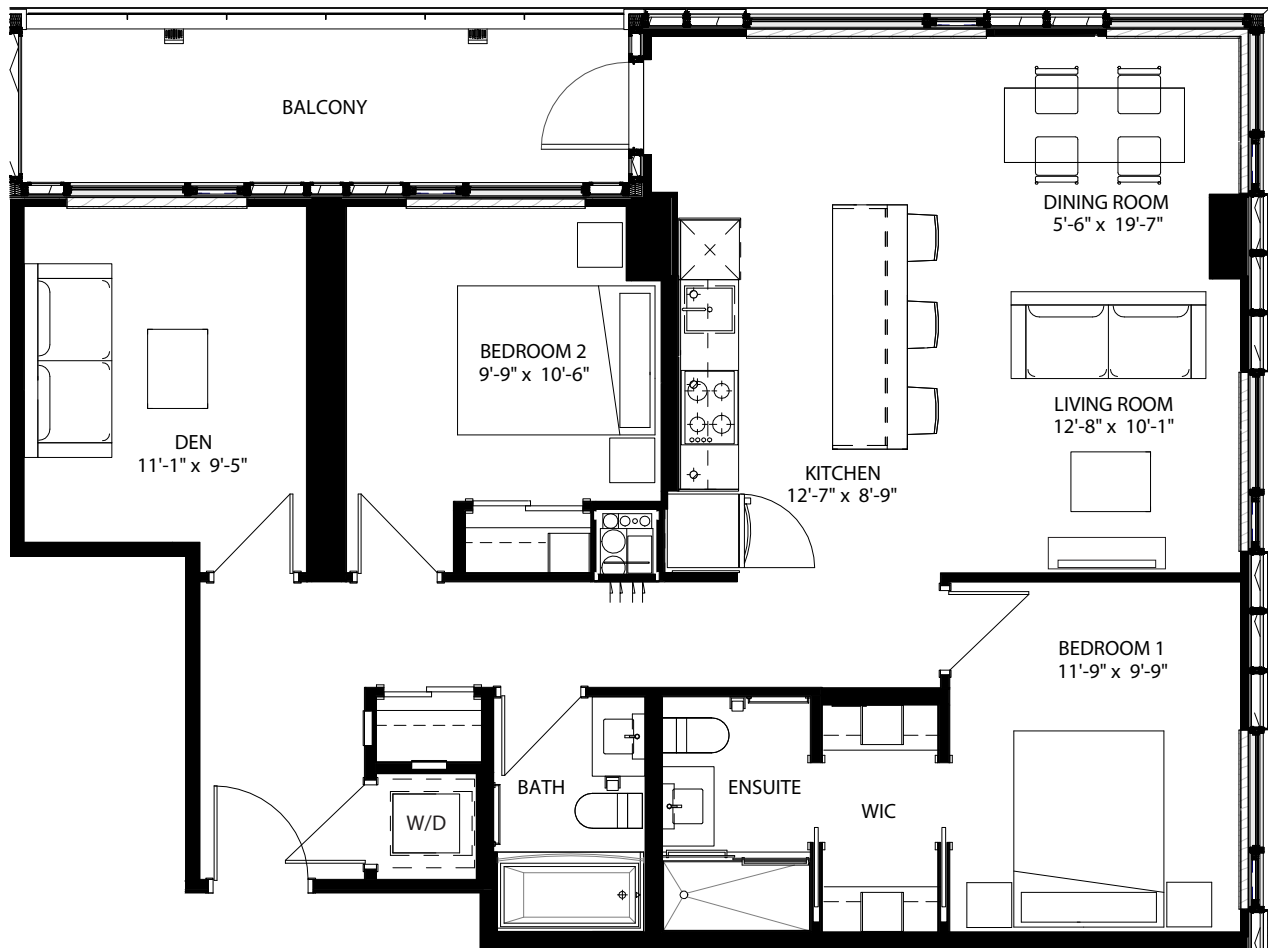

latitude

at frontier

FOXWELL

2 Bed + Den / 2 Bath

1,112 Sq Ft

408, 508, 608, 708,
808, 908, 1008, 1108

livingatfrontier.com/latitude

All sizes and specifications are subject to change without notice. Furniture is not included. E. & O.E.

Floors 4-11