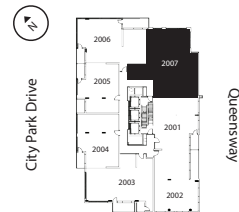

latitude

at frontier

ORLEANS
2 Bed + Den / 2 Bath
1,457 Sq Ft
2007

Floor 20 (PH)

livingatfrontier.com/latitude

All sizes and specifications are subject to change without notice. Furniture is not included. E. & O.E.