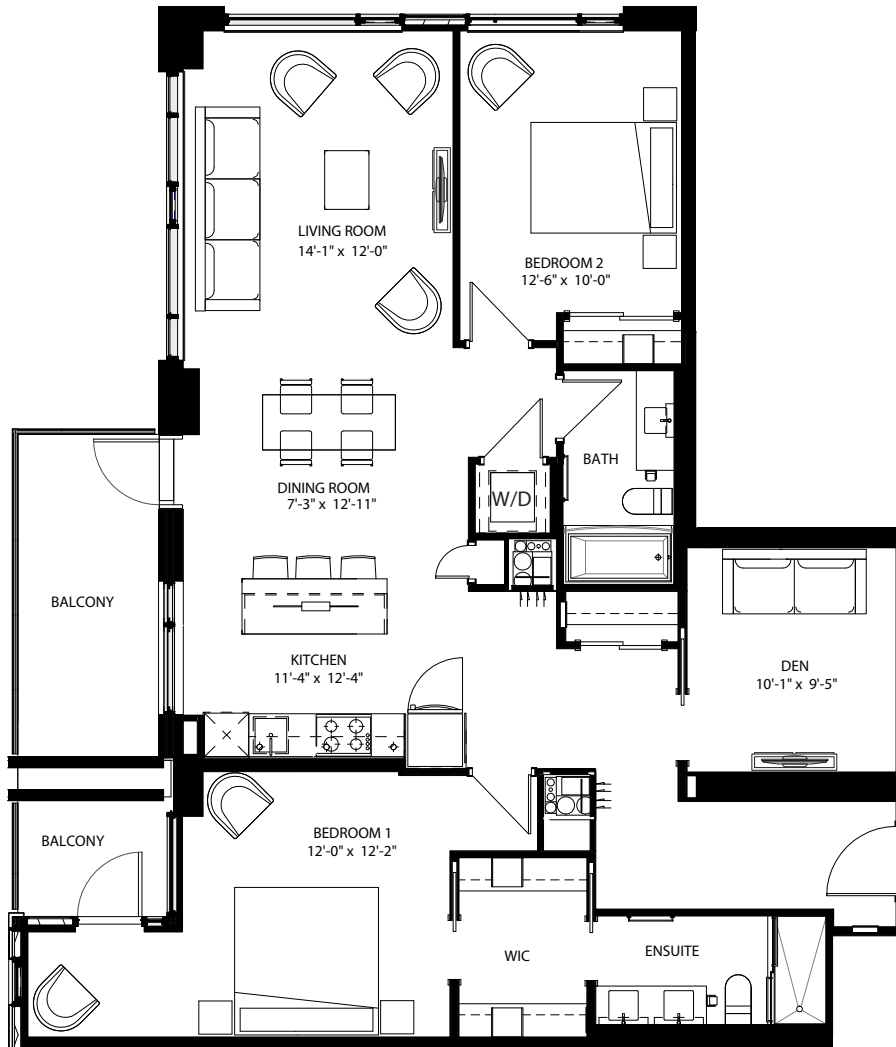

latitude

at frontier

SUNRIDGE
2 Bed + Den / 2 Bath
1,390 Sq Ft
2003

Floor 20 (PH)

livingatfrontier.com/latitude

All sizes and specifications are subject to change without notice. Furniture is not included. E. & O.E.