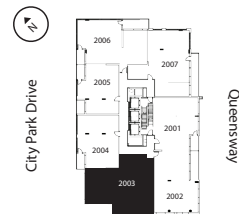

latitude

at frontier

SUNRIDGE
2 Bed + Den / 2 Bath
1,390 Sq Ft
2003

Floor 20 (PH)

livingatfrontier.com/latitude

All sizes and specifications are subject to change without notice. Furniture is not included. E. & O.E.