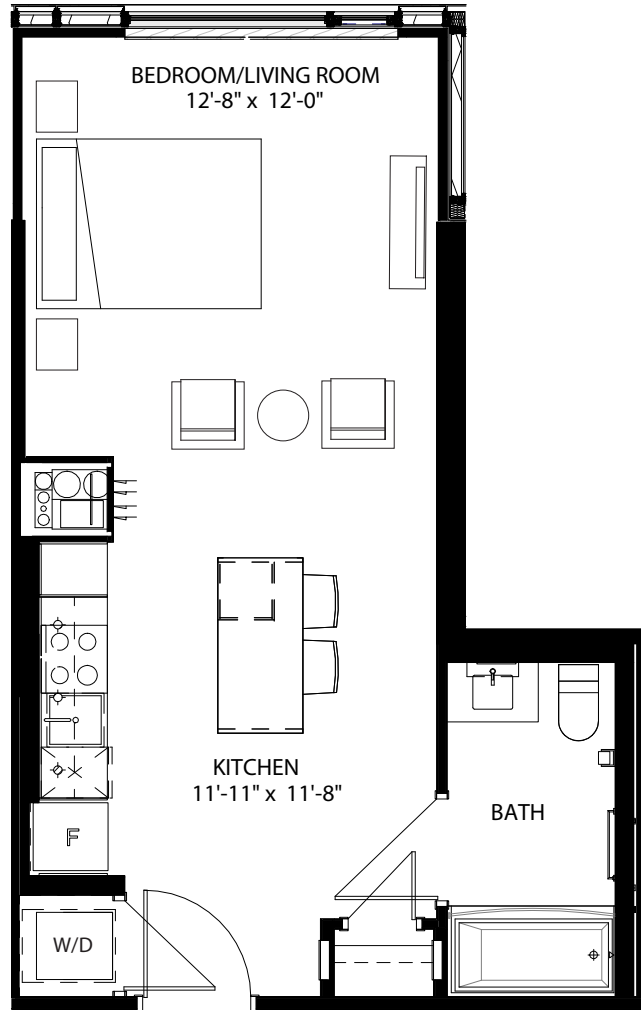

latitude

at frontier

TIMBERMILL

Bachelor

459 Sq Ft

407, 507, 607, 707,
807, 907, 1007, 1107

livingatfrontier.com/latitude

All sizes and specifications are subject to change without notice. Furniture is not included. E. & O.E.

Floors 4-11