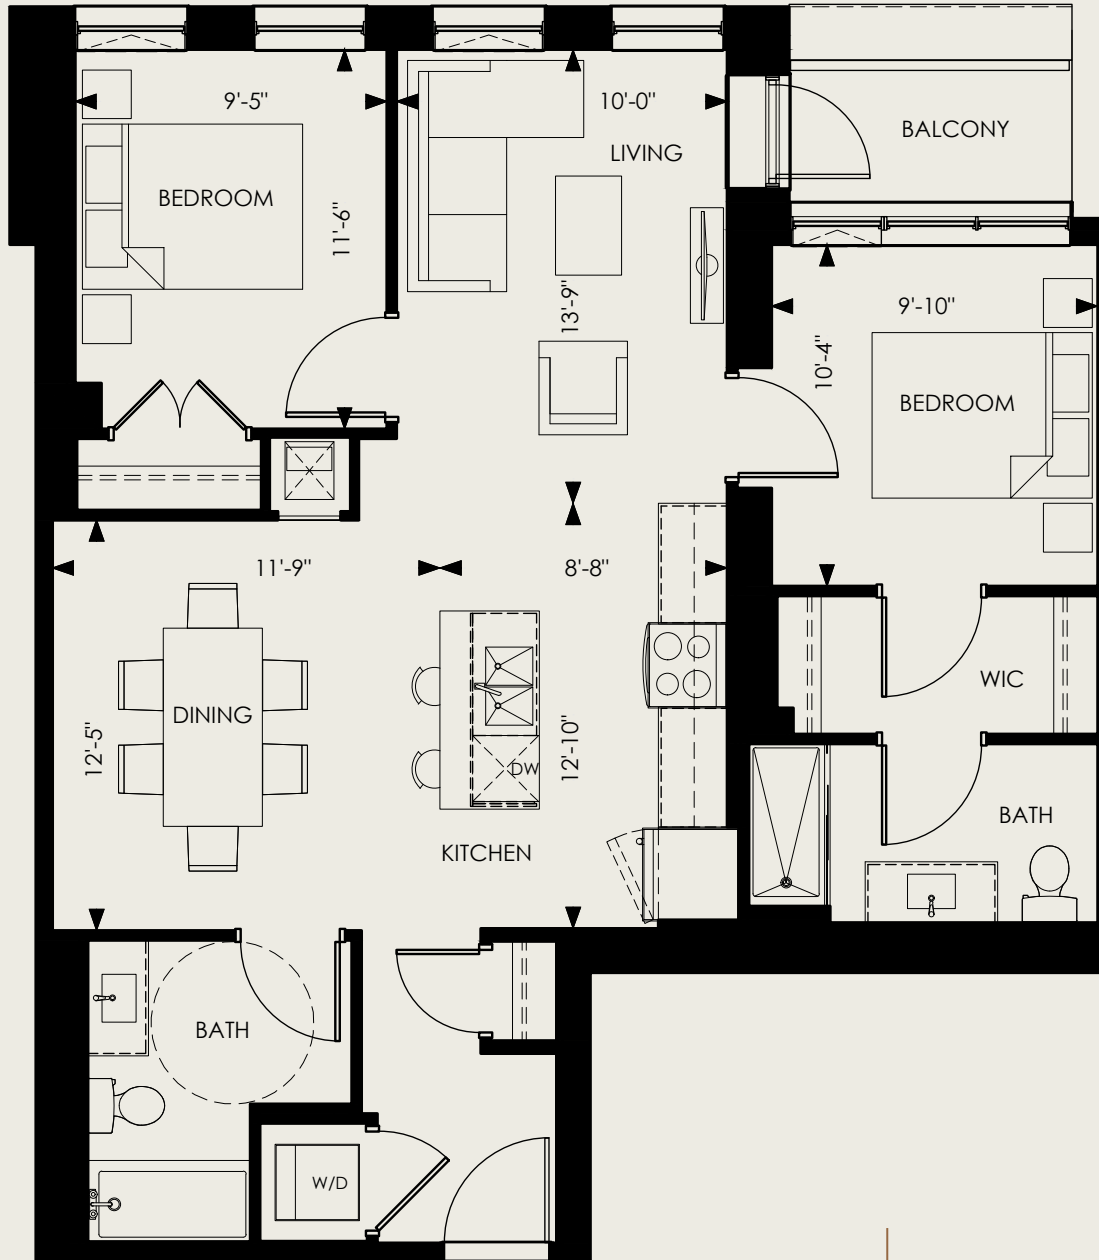

LOURDES

2 Bed, 2 Bath, Barrier Free

INTERIOR
1,038 SF

BALCONY
37 SF

FLOORS
1

SUITE 102

194 ERB STREET WEST, WATERLOO, ON

Does not include furniture. All dimensions and specifications are subject to change without notice. E.&O.E.

Killam
home for all

The
CARRICK