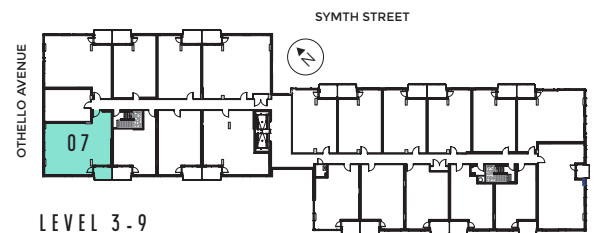

# SUNBEAM

2 BEDROOM / 962 SQ.FT. / BALCONY / 59 SQ.FT.  
UNITS 307-907

LIVINGATLUMA.CA

Does not include furniture. All dimensions and specifications are subject to change without notice. E.&O.E