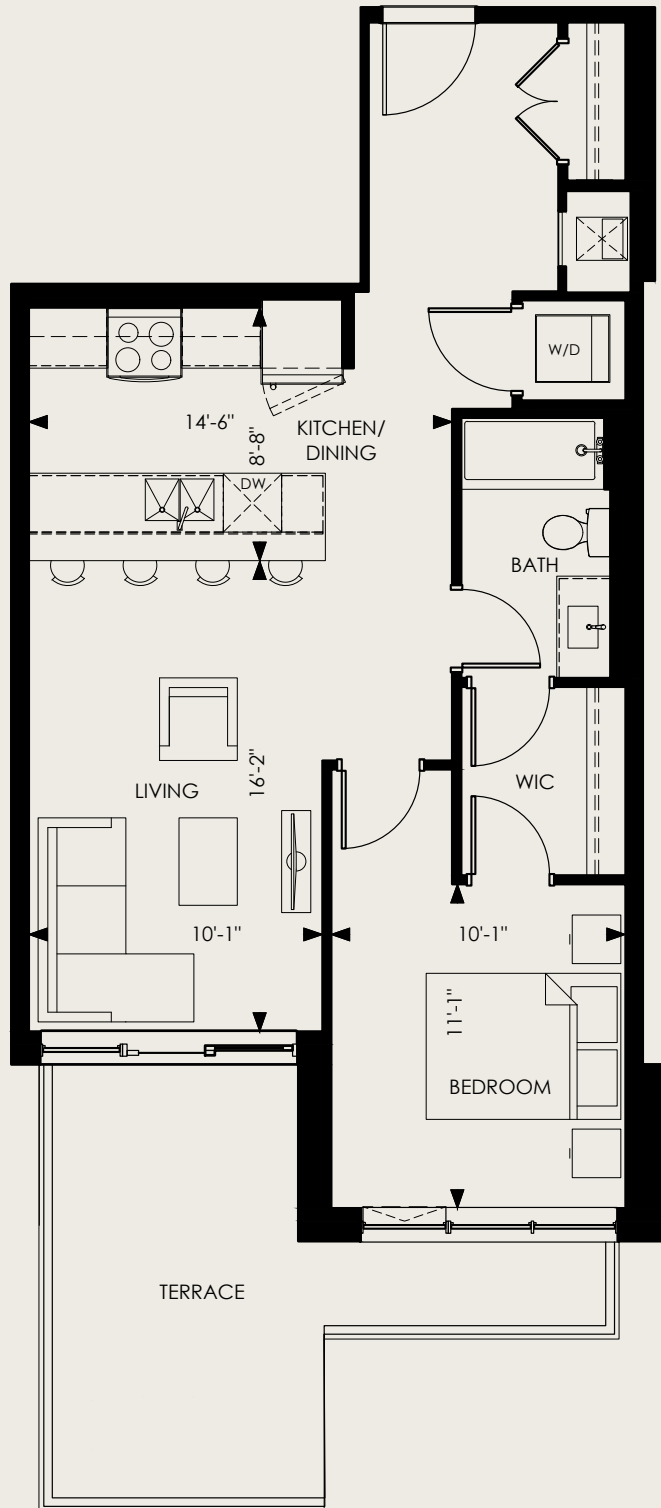

# MENNO

1 Bed, 1 Bath

INTERIOR  
753 SF

BALCONY  
166 SF

FLOORS  
4

SUITE 403

194 ERB STREET WEST, WATERLOO, ON

Does not include furniture. All dimensions and specifications are subject to change without notice. E.&O.E.