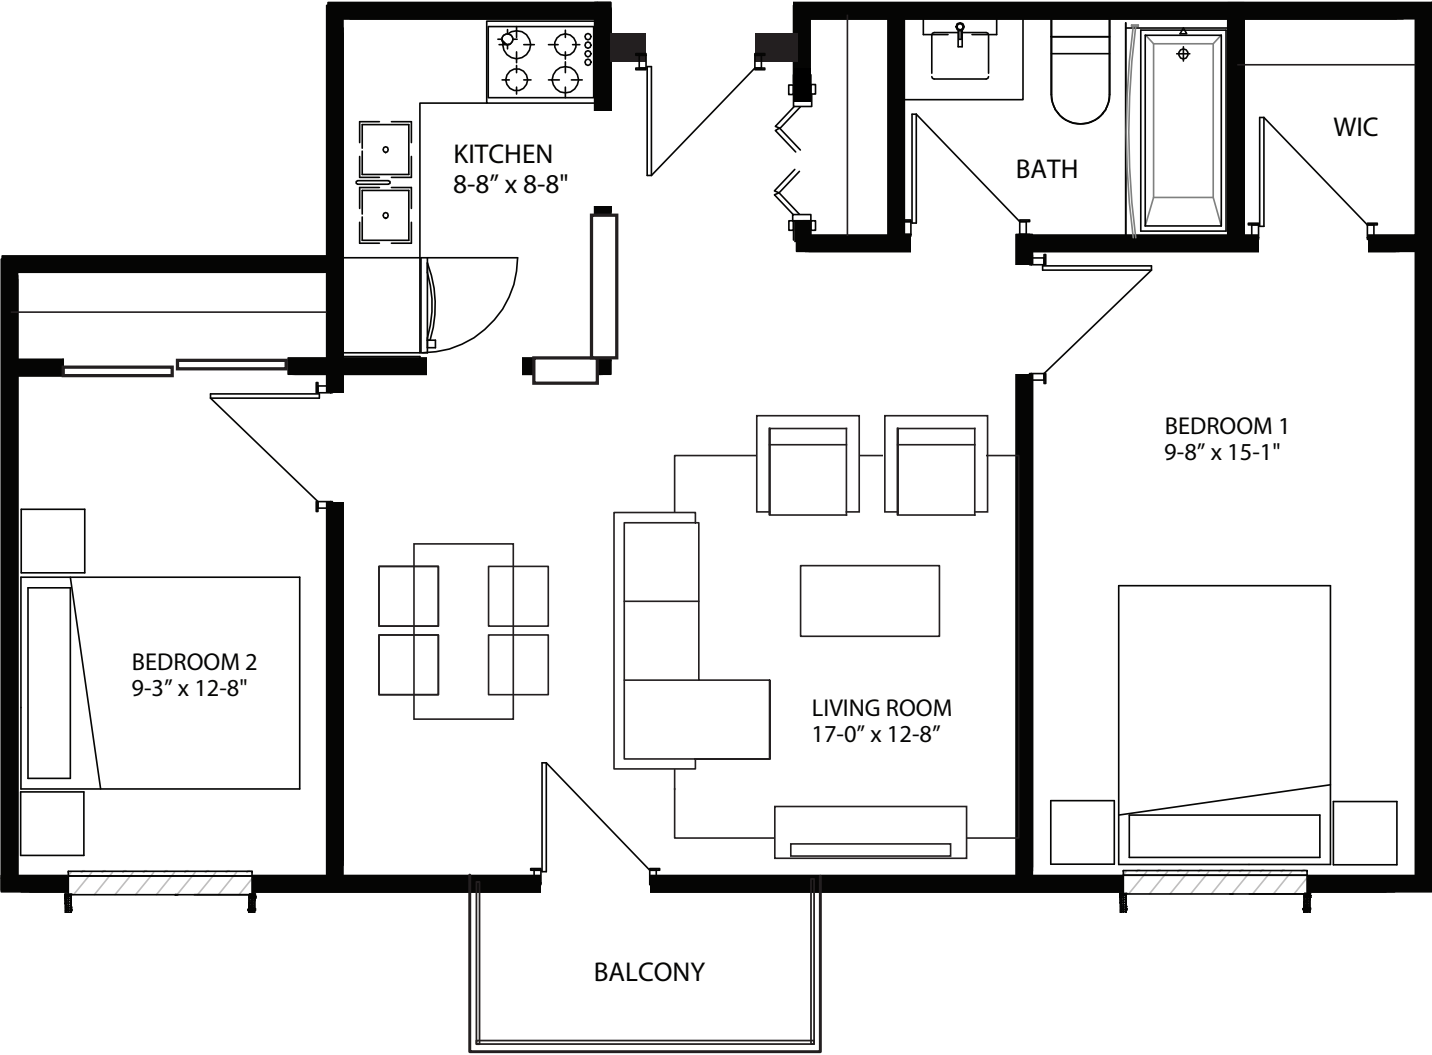

NORTHFIELD GARDENS

160-170 WISSLER ROAD, WATERLOO
2 BEDROOM, 1 BATH | Approximately 655 SF

160-170 Wissler Road
Waterloo, Ontario

All square footage measurements are an approximation. Actual sizes may vary.