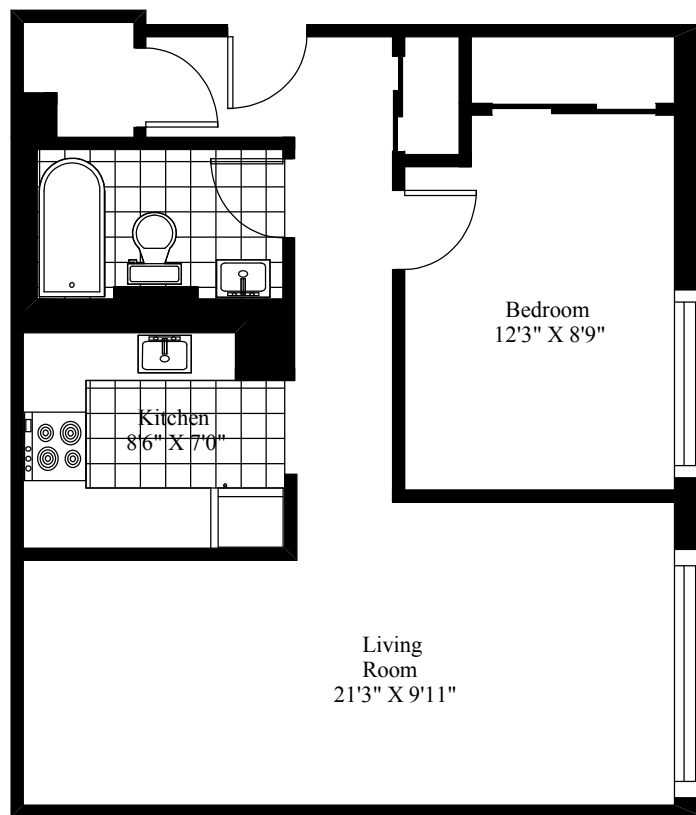

2060 Quingate Place
Typical One Bedroom

Main Living Area = 575 Square Feet