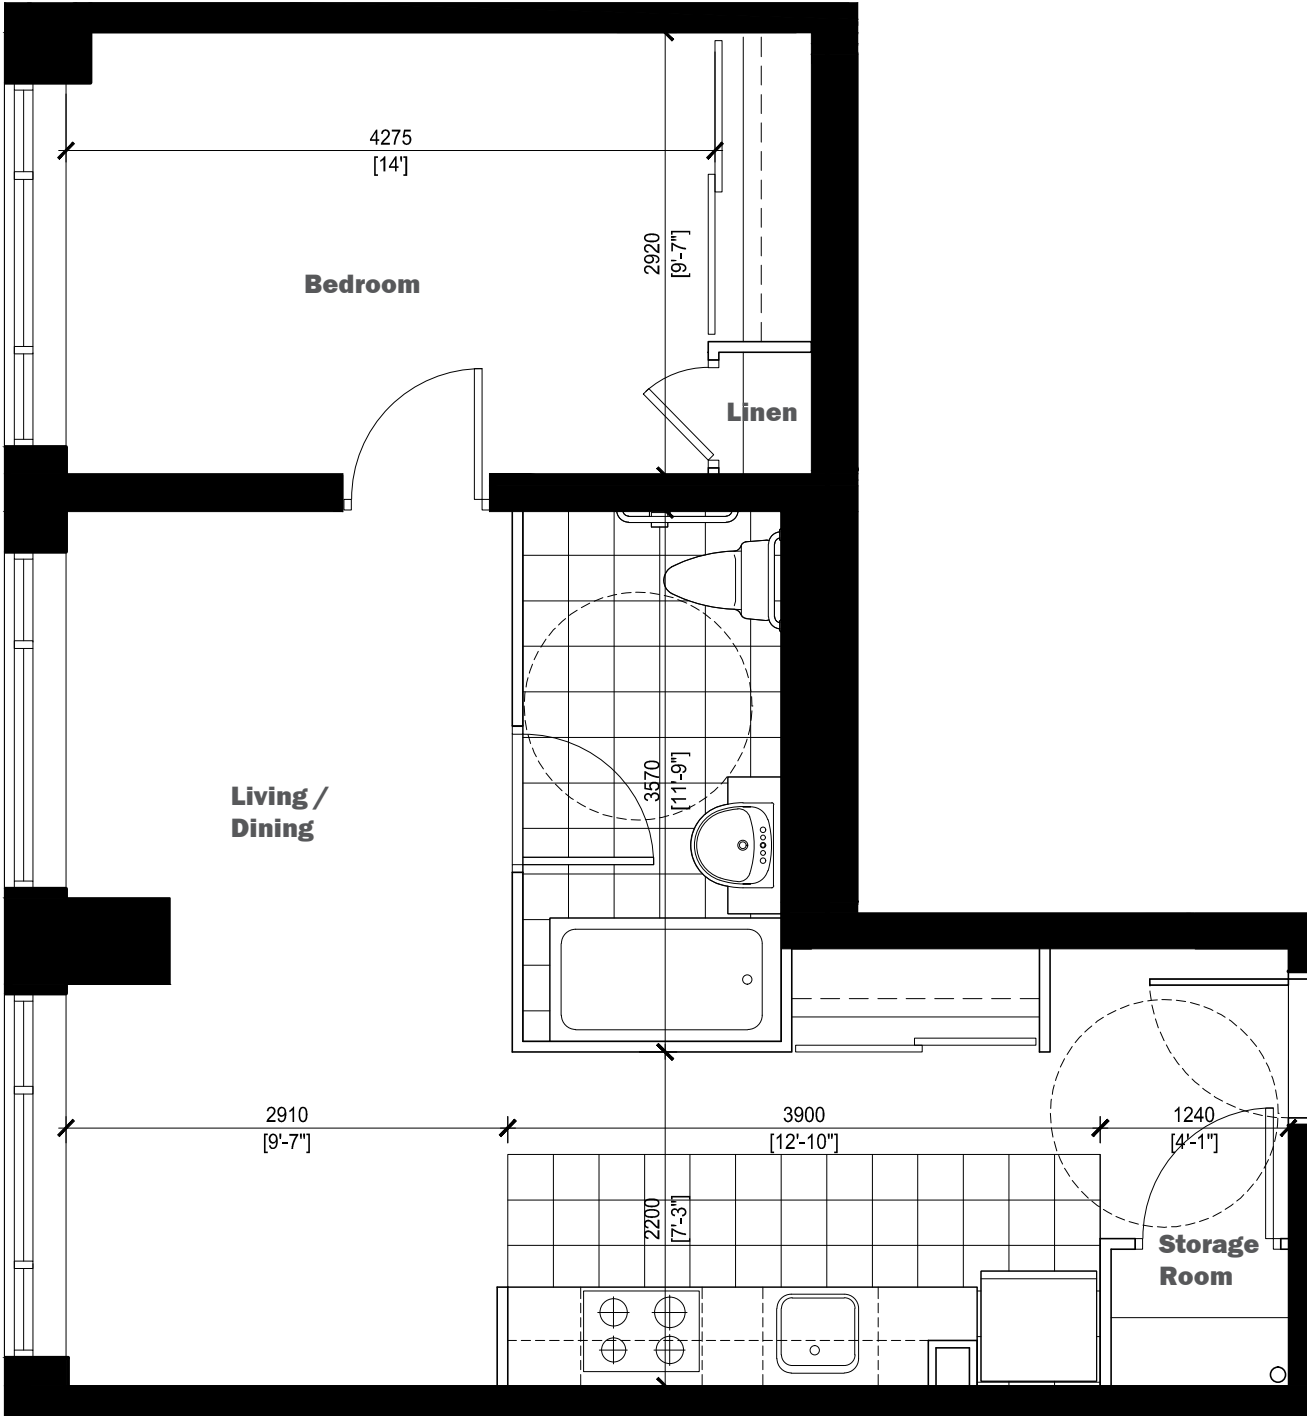

# Residential Unit Types

Barrier-Free One-Bedroom Unit- 52.8m<sup>2</sup> (568sf)

327, 427, 527, 627, 727 & 823 (W-Courtyard)

L3-7

L8