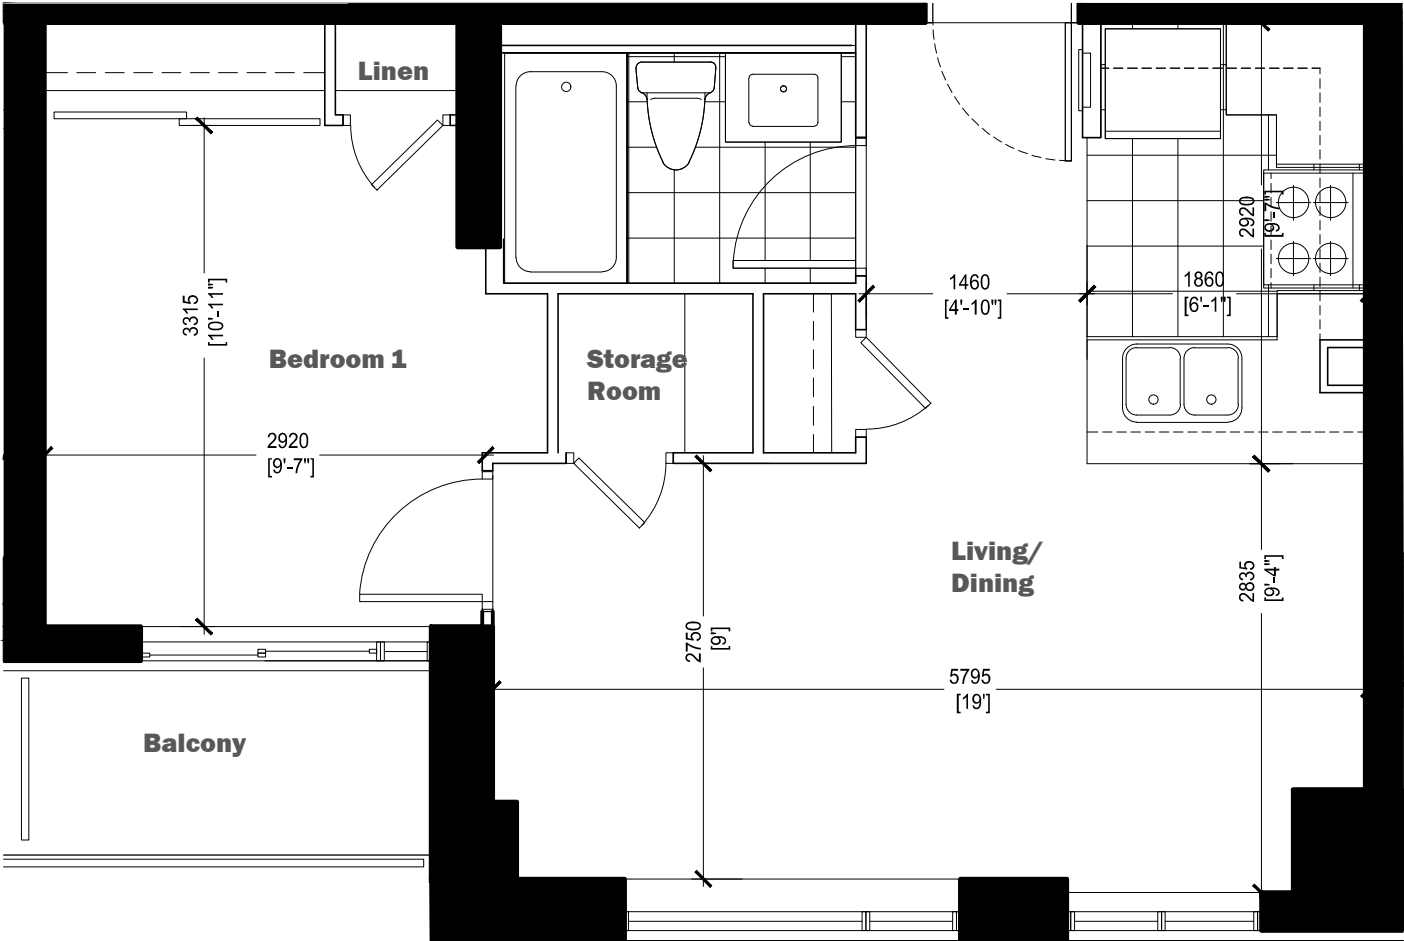

Residential Unit Types

One-Bedroom Unit- 44.8 m² (482 sf)

204, 305, 405, 505, 605, 705, & 805 (S)

L2

L3-7

L8

100 Lower Ossington Avenue Apartments