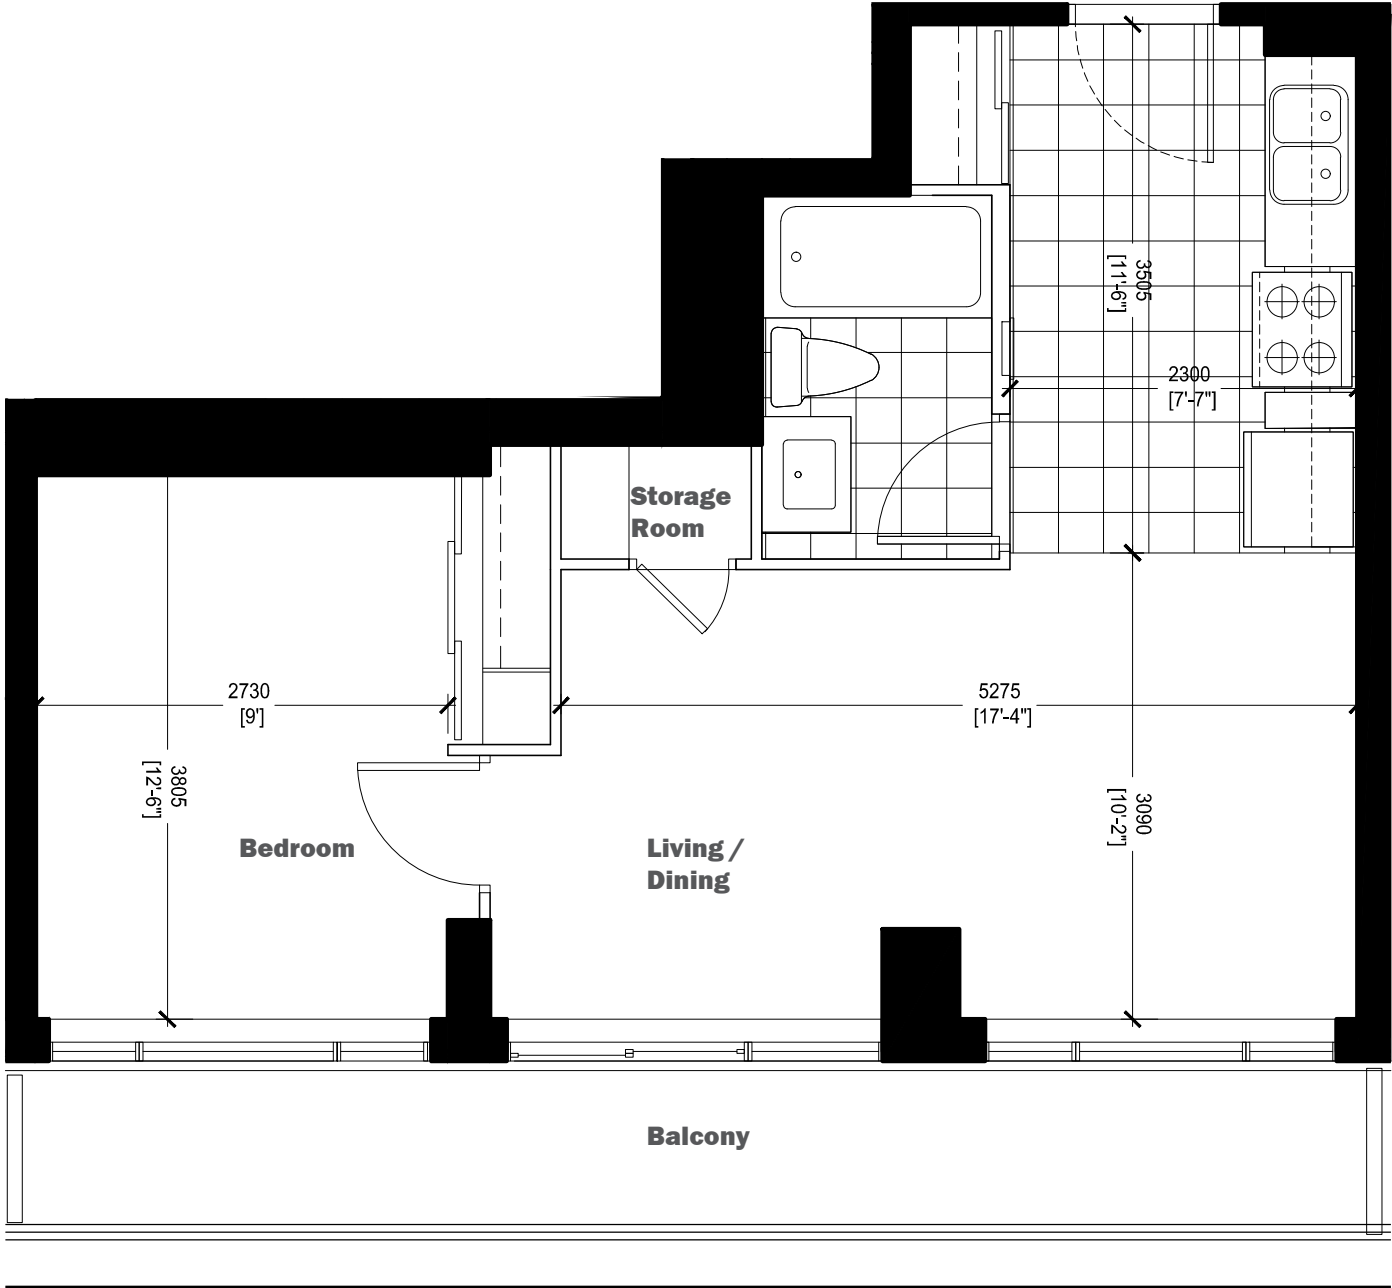

Residential Unit Types

One-Bedroom Unit - 44.5 m² (479 sf)

820 (E)

L8