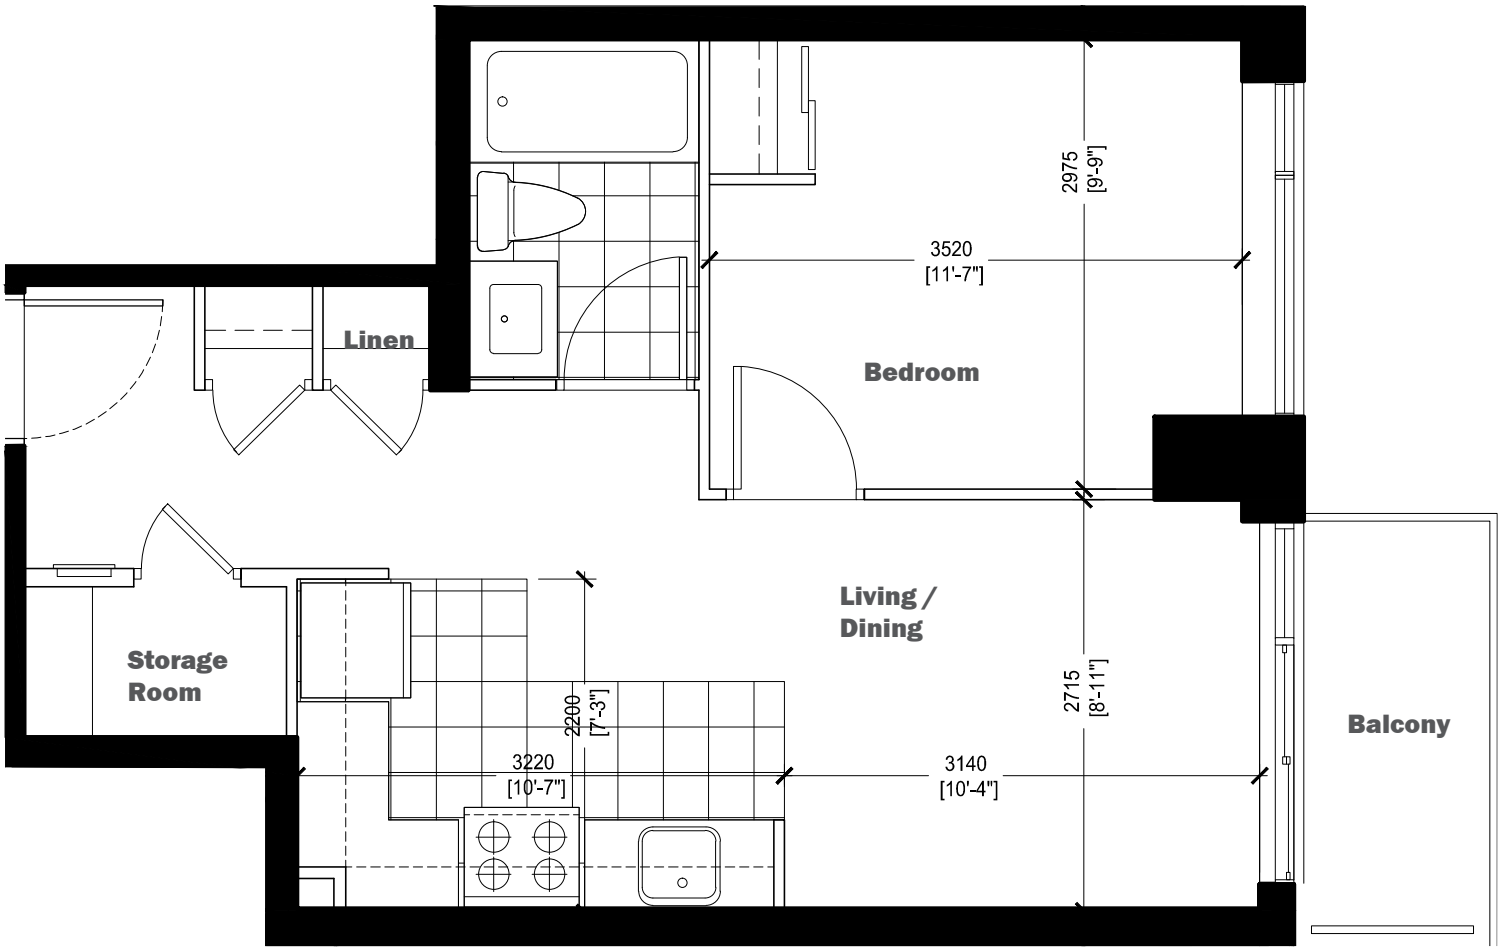

Residential Unit Types

One-Bedroom Unit- 40.1 m² (432sf)
307, 407, 507, 607, 707, & 807 (E-Courtyard)

L3-7

L8

100 Lower Ossington Avenue Apartments